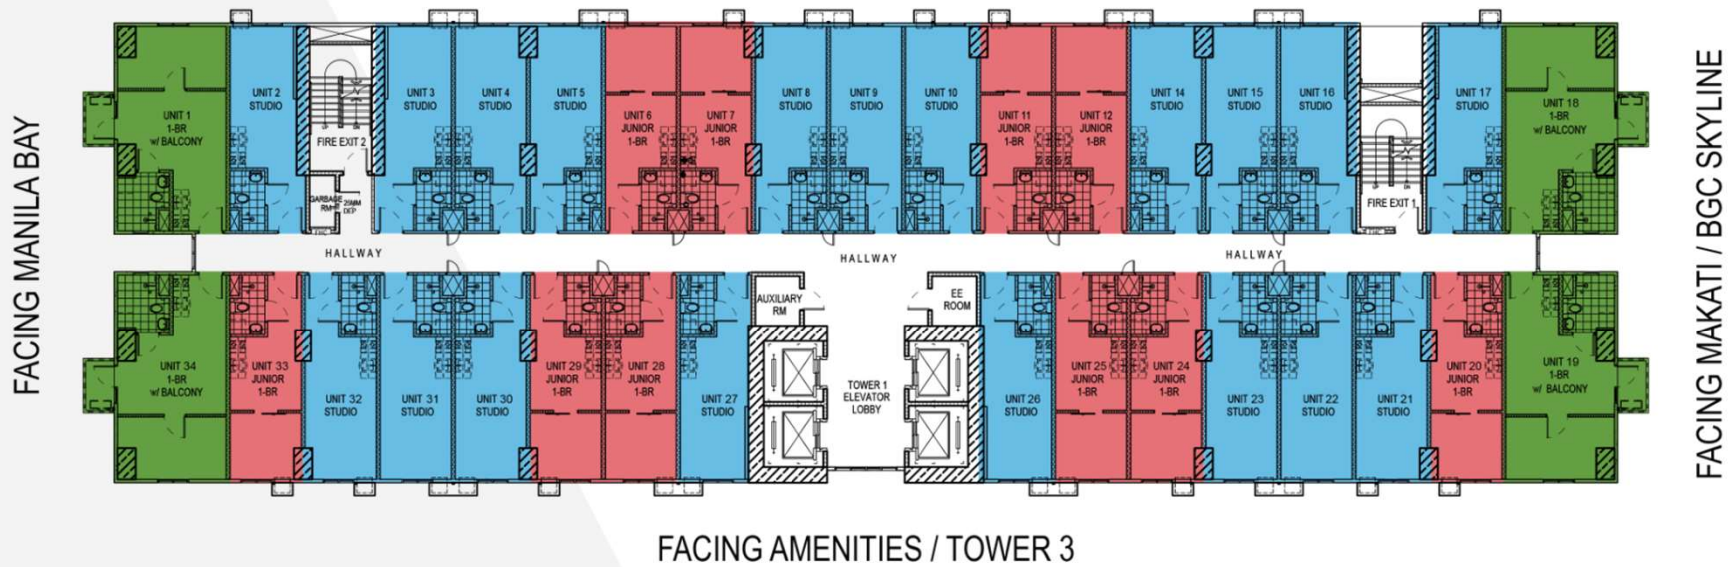

Typical Floor Plan

- 1 BEDROOM
- JR-1 BEDROOM
- STUDIO

FACING MANILA / MAKATI SKYLINE

FACING MAKATI / BGC SKYLINE