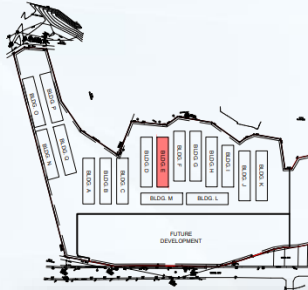

LINEAR PARK VIEW

RESIDENTIAL VIEW

KEY PLAN

BUILDING E - GROUND FLOOR PLAN

- LEGENDS:
- STUDIO END UNIT
 - 1 BEDROOM UNIT

LINEAR PARK VIEW
01-23

CENTRAL PARK VIEW
24-26

CENTRAL PARK VIEW

LINEAR PARK VIEW

KEY PLAN

BUILDING E – 2ND TO 4TH FLOOR PLAN

- LEGENDS:
- STUDIO END UNIT
 - 1 BEDROOM UNIT

LINEAR PARK VIEW
01-24

CENTRAL PARK VIEW
25-27

CENTRAL PARK VIEW

LINEAR PARK VIEW

KEY PLAN

BUILDING F – GROUND FLOOR PLAN

LEGENDS:

- STUDIO END UNIT
- STUDIO UNIT
- 1 BEDROOM UNIT

LINEAR PARK VIEW

CENTRAL PARK VIEW

LINEAR PARK VIEW

KEY PLAN

KEY PLAN