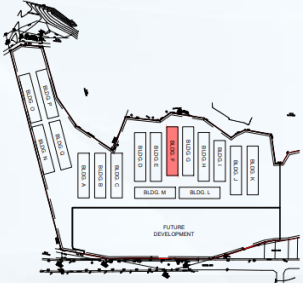

KEY PLAN

BUILDING F – GROUND FLOOR PLAN

LEGENDS:

- STUDIO END UNIT
- STUDIO UNIT
- 1 BEDROOM UNIT

LINEAR PARK VIEW

CENTRAL PARK VIEW

LINEAR PARK VIEW

KEY PLAN

BUILDING F – 2ND TO 4TH FLOOR PLAN

- LEGENDS:
- STUDIO END UNIT
 - 1 BEDROOM UNIT

LINEAR PARK VIEW

CENTRAL PARK VIEW

LINEAR PARK VIEW

KEY PLAN

BUILDING G – GROUND FLOOR PLAN

- LEGENDS:
- STUDIO END UNIT
 - 1 BEDROOM UNIT

LINEAR PARK VIEW

CENTRAL PARK VIEW

LINEAR PARK VIEW

KEY PLAN

BUILDING G – 2ND TO 4TH FLOOR PLAN

- LEGENDS:
- STUDIO END UNIT
 - 1 BEDROOM UNIT

LINEAR PARK VIEW

CENTRAL PARK VIEW

KEY PLAN