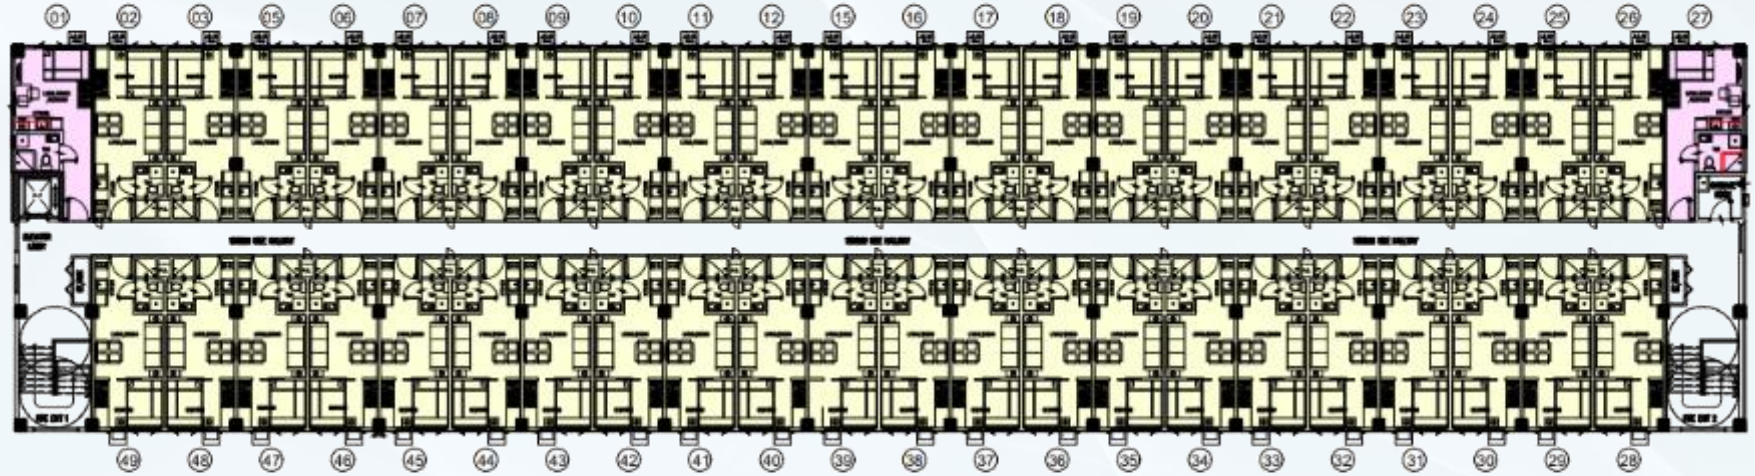

BUILDING D – GROUND FLOOR PLAN

LEGENDS:

- STUDIO END UNIT
- STUDIO UNIT
- 1 BEDROOM UNIT

LINEAR PARK VIEW

RESIDENTIAL VIEW

KEY PLAN

BUILDING D – 2ND TO 4TH FLOOR PLAN

- LEGENDS:
- STUDIO END UNIT
 - 1 BEDROOM UNIT

LINEAR PARK VIEW

RESIDENTIAL VIEW

KEY PLAN

BUILDING E - GROUND FLOOR PLAN

- LEGENDS:
- STUDIO END UNIT
 - 1 BEDROOM UNIT

LINEAR PARK VIEW
01-23

CENTRAL PARK VIEW
24-26

CENTRAL PARK VIEW

LINEAR PARK VIEW

KEY PLAN

BUILDING E – 2ND TO 4TH FLOOR PLAN

- LEGENDS:
- STUDIO END UNIT
 - 1 BEDROOM UNIT

LINEAR PARK VIEW
01-24

CENTRAL PARK VIEW
25-27

CENTRAL PARK VIEW

LINEAR PARK VIEW

KEY PLAN

BUILDING F – GROUND FLOOR PLAN

LEGENDS:

- STUDIO END UNIT
- STUDIO UNIT
- 1 BEDROOM UNIT

LINEAR PARK VIEW

CENTRAL PARK VIEW

LINEAR PARK VIEW

KEY PLAN