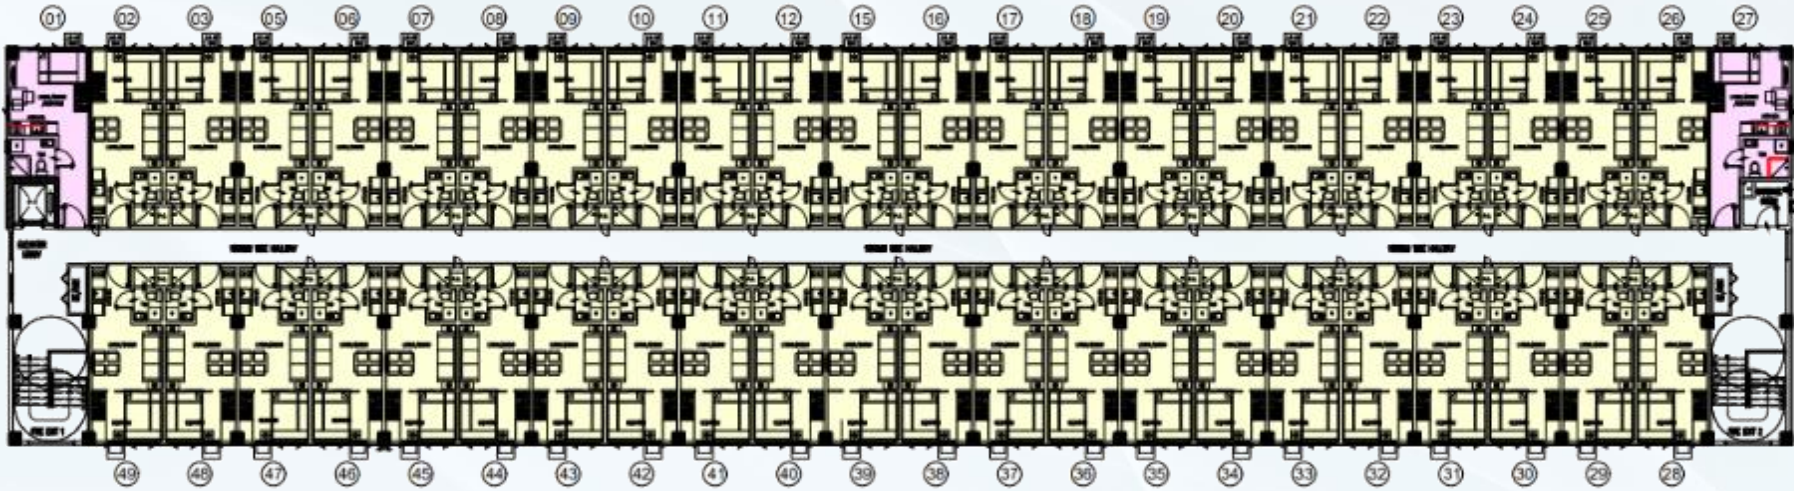

KEY PLAN

BUILDING F – GROUND FLOOR PLAN

LEGENDS:

- STUDIO END UNIT
- STUDIO UNIT
- 1 BEDROOM UNIT

LINEAR PARK VIEW

CENTRAL PARK VIEW

LINEAR PARK VIEW

KEY PLAN

BUILDING F – 2ND TO 4TH FLOOR PLAN

- LEGENDS:
- STUDIO END UNIT
 - 1 BEDROOM UNIT

LINEAR PARK VIEW

CENTRAL PARK VIEW

LINEAR PARK VIEW

KEY PLAN

BUILDING G – GROUND FLOOR PLAN

- LEGENDS:
- STUDIO END UNIT
 - 1 BEDROOM UNIT

LINEAR PARK VIEW

CENTRAL PARK VIEW

LINEAR PARK VIEW

KEY PLAN

BUILDING G – 2ND TO 4TH FLOOR PLAN

- LEGENDS:
- STUDIO END UNIT
 - 1 BEDROOM UNIT

LINEAR PARK VIEW

CENTRAL PARK VIEW

LINEAR PARK VIEW

KEY PLAN

BUILDING H – GROUND FLOOR PLAN

LEGENDS:

- STUDIO END UNIT
- STUDIO UNIT
- 1 BEDROOM UNIT

LINEAR PARK VIEW

LINEAR PARK VIEW

30-49