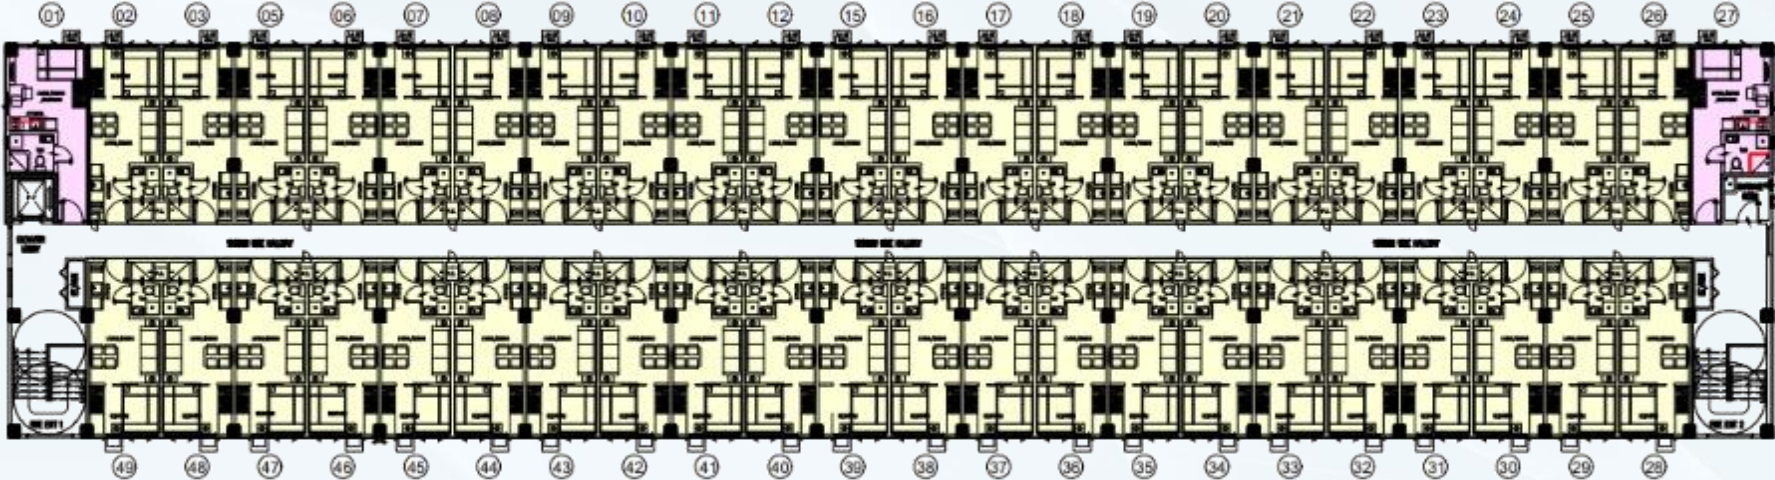

LINEAR PARK VIEW

RESIDENTIAL VIEW

KEY PLAN

BUILDING E - GROUND FLOOR PLAN

- LEGENDS:
- STUDIO END UNIT
 - 1 BEDROOM UNIT

LINEAR PARK VIEW
01-23

CENTRAL PARK VIEW
24-26

CENTRAL PARK VIEW

LINEAR PARK VIEW

KEY PLAN

BUILDING E – 2ND TO 4TH FLOOR PLAN

- LEGENDS:
- STUDIO END UNIT
 - 1 BEDROOM UNIT

LINEAR PARK VIEW
01-24

CENTRAL PARK VIEW
25-27

CENTRAL PARK VIEW

LINEAR PARK VIEW

KEY PLAN

BUILDING F – GROUND FLOOR PLAN

LEGENDS:

- STUDIO END UNIT
- STUDIO UNIT
- 1 BEDROOM UNIT

LINEAR PARK VIEW

CENTRAL PARK VIEW

LINEAR PARK VIEW

KEY PLAN

BUILDING F – 2ND TO 4TH FLOOR PLAN

- LEGENDS:
- STUDIO END UNIT
 - 1 BEDROOM UNIT

LINEAR PARK VIEW

CENTRAL PARK VIEW

LINEAR PARK VIEW

KEY PLAN

BUILDING G – GROUND FLOOR PLAN

- LEGENDS:
- STUDIO END UNIT
 - 1 BEDROOM UNIT