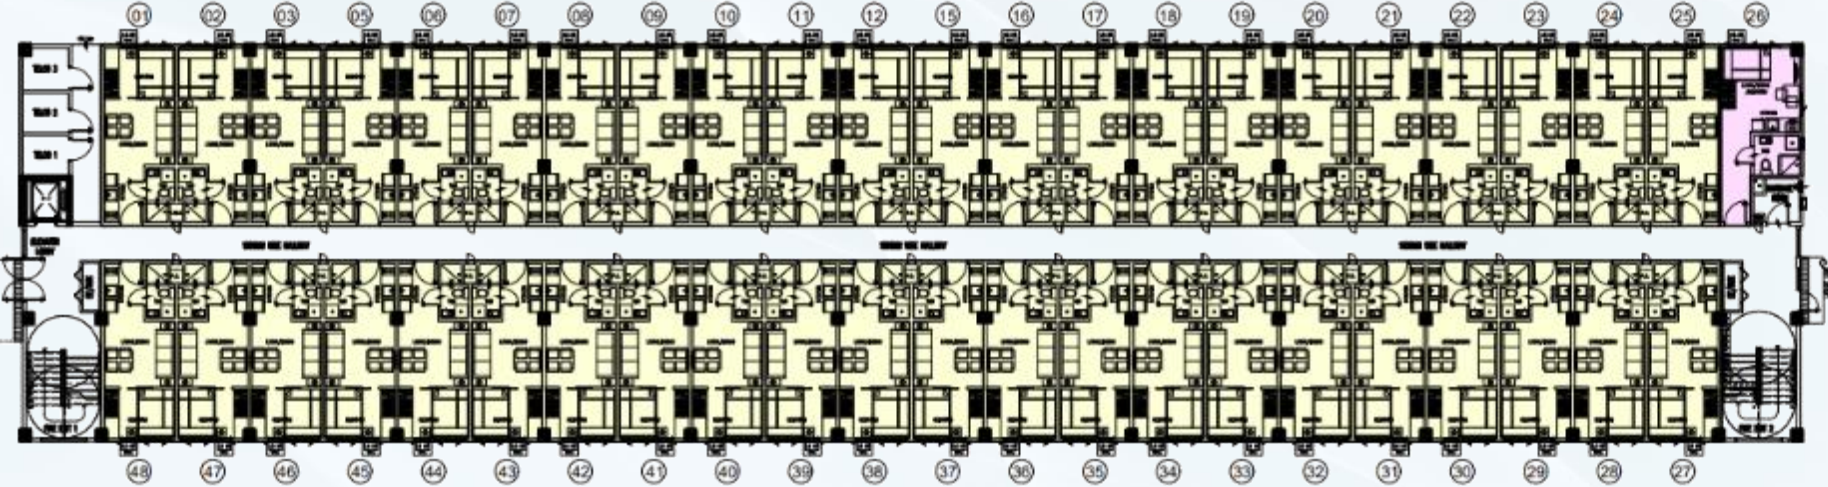

KEY PLAN

BUILDING F – GROUND FLOOR PLAN

LEGENDS:

- STUDIO END UNIT
- STUDIO UNIT
- 1 BEDROOM UNIT

LINEAR PARK VIEW

CENTRAL PARK VIEW

LINEAR PARK VIEW

KEY PLAN

BUILDING F – 2ND TO 4TH FLOOR PLAN

- LEGENDS:
- STUDIO END UNIT
 - 1 BEDROOM UNIT

LINEAR PARK VIEW

CENTRAL PARK VIEW

LINEAR PARK VIEW

KEY PLAN

BUILDING G – GROUND FLOOR PLAN

- LEGENDS:
- STUDIO END UNIT
 - 1 BEDROOM UNIT

LINEAR PARK VIEW

CENTRAL PARK VIEW

LINEAR PARK VIEW

KEY PLAN

BUILDING G – 2ND TO 4TH FLOOR PLAN

- LEGENDS:
- STUDIO END UNIT
 - 1 BEDROOM UNIT

LINEAR PARK VIEW

CENTRAL PARK VIEW

LINEAR PARK VIEW

KEY PLAN

BUILDING H – GROUND FLOOR PLAN

LEGENDS:

- STUDIO END UNIT
- STUDIO UNIT
- 1 BEDROOM UNIT

LINEAR PARK VIEW

LINEAR PARK VIEW

30-49