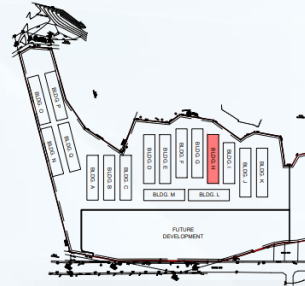

LINEAR PARK VIEW

CENTRAL PARK VIEW

LINEAR PARK VIEW

KEY PLAN

BUILDING G – 2ND TO 4TH FLOOR PLAN

- LEGENDS:
- STUDIO END UNIT
 - 1 BEDROOM UNIT

LINEAR PARK VIEW

CENTRAL PARK VIEW

LINEAR PARK VIEW

KEY PLAN

BUILDING H – GROUND FLOOR PLAN

LEGENDS:

- STUDIO END UNIT
- STUDIO UNIT
- 1 BEDROOM UNIT

LINEAR PARK VIEW

LINEAR PARK VIEW

30-49

CENTRAL PARK VIEW

28-29

KEY PLAN

BUILDING H - 2ND TO 4TH FLOOR PLAN

- LEGENDS:
- STUDIO END UNIT
 - 1 BEDROOM UNIT

LINEAR PARK VIEW

LINEAR PARK VIEW
30-49

CENTRAL PARK VIEW
28-29

KEY PLAN