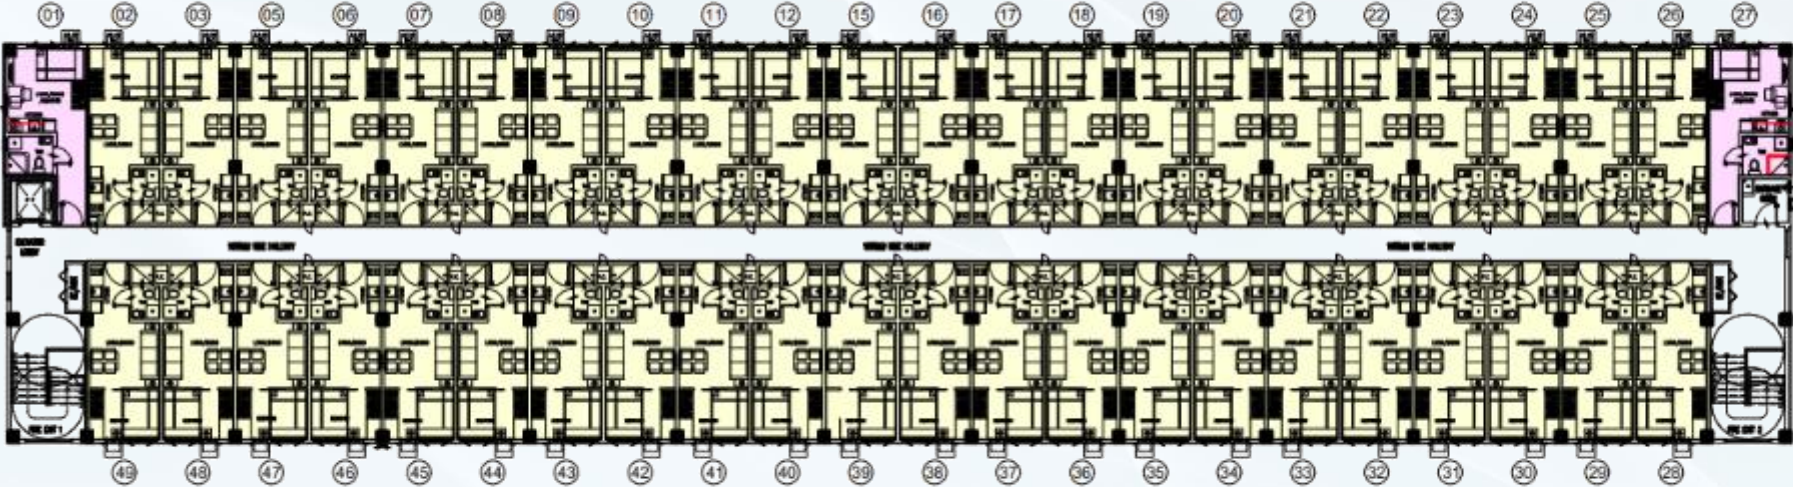

LINEAR PARK VIEW

KEY PLAN

BUILDING E – 2ND TO 4TH FLOOR PLAN

- LEGENDS:
- STUDIO END UNIT
 - 1 BEDROOM UNIT

LINEAR PARK VIEW
01-24

CENTRAL PARK VIEW
25-27

CENTRAL PARK VIEW

LINEAR PARK VIEW

KEY PLAN

BUILDING F – GROUND FLOOR PLAN

LEGENDS:

- STUDIO END UNIT
- STUDIO UNIT
- 1 BEDROOM UNIT

LINEAR PARK VIEW

CENTRAL PARK VIEW

LINEAR PARK VIEW

KEY PLAN

BUILDING F – 2ND TO 4TH FLOOR PLAN

- LEGENDS:
- STUDIO END UNIT
 - 1 BEDROOM UNIT

LINEAR PARK VIEW

CENTRAL PARK VIEW

LINEAR PARK VIEW

KEY PLAN

BUILDING G – GROUND FLOOR PLAN

- LEGENDS:
- STUDIO END UNIT
 - 1 BEDROOM UNIT

LINEAR PARK VIEW

CENTRAL PARK VIEW

LINEAR PARK VIEW

KEY PLAN

BUILDING G – 2ND TO 4TH FLOOR PLAN

- LEGENDS:
- STUDIO END UNIT
 - 1 BEDROOM UNIT

LINEAR PARK VIEW

CENTRAL PARK VIEW