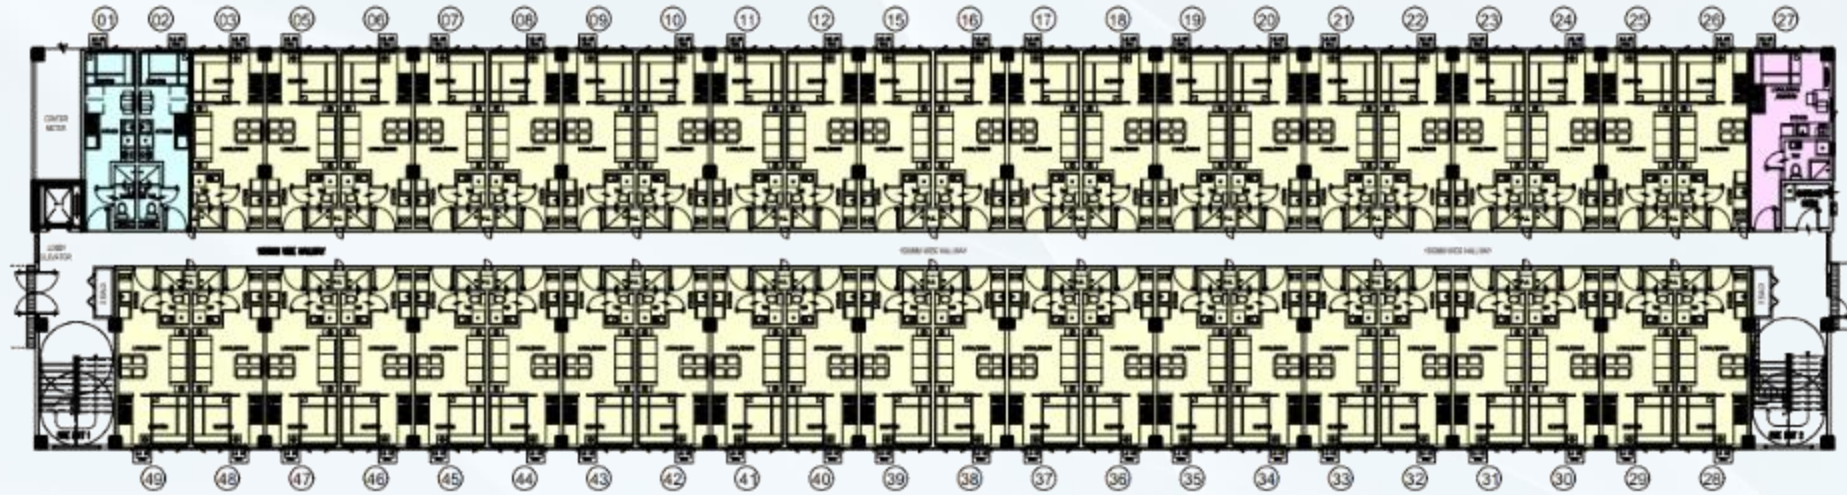

LINEAR PARK VIEW

KEY PLAN

BUILDING E – 2ND TO 4TH FLOOR PLAN

- LEGENDS:
- STUDIO END UNIT
 - 1 BEDROOM UNIT

LINEAR PARK VIEW
01-24

CENTRAL PARK VIEW
25-27

CENTRAL PARK VIEW

LINEAR PARK VIEW

KEY PLAN

BUILDING F – GROUND FLOOR PLAN

LEGENDS:

- STUDIO END UNIT
- STUDIO UNIT
- 1 BEDROOM UNIT

LINEAR PARK VIEW

CENTRAL PARK VIEW

LINEAR PARK VIEW

KEY PLAN

BUILDING F – 2ND TO 4TH FLOOR PLAN

- LEGENDS:
- STUDIO END UNIT
 - 1 BEDROOM UNIT

LINEAR PARK VIEW

CENTRAL PARK VIEW

LINEAR PARK VIEW

KEY PLAN

BUILDING G – GROUND FLOOR PLAN

- LEGENDS:
- STUDIO END UNIT
 - 1 BEDROOM UNIT

LINEAR PARK VIEW

CENTRAL PARK VIEW

LINEAR PARK VIEW

KEY PLAN

BUILDING G – 2ND TO 4TH FLOOR PLAN

- LEGENDS:
- STUDIO END UNIT
 - 1 BEDROOM UNIT

LINEAR PARK VIEW

CENTRAL PARK VIEW