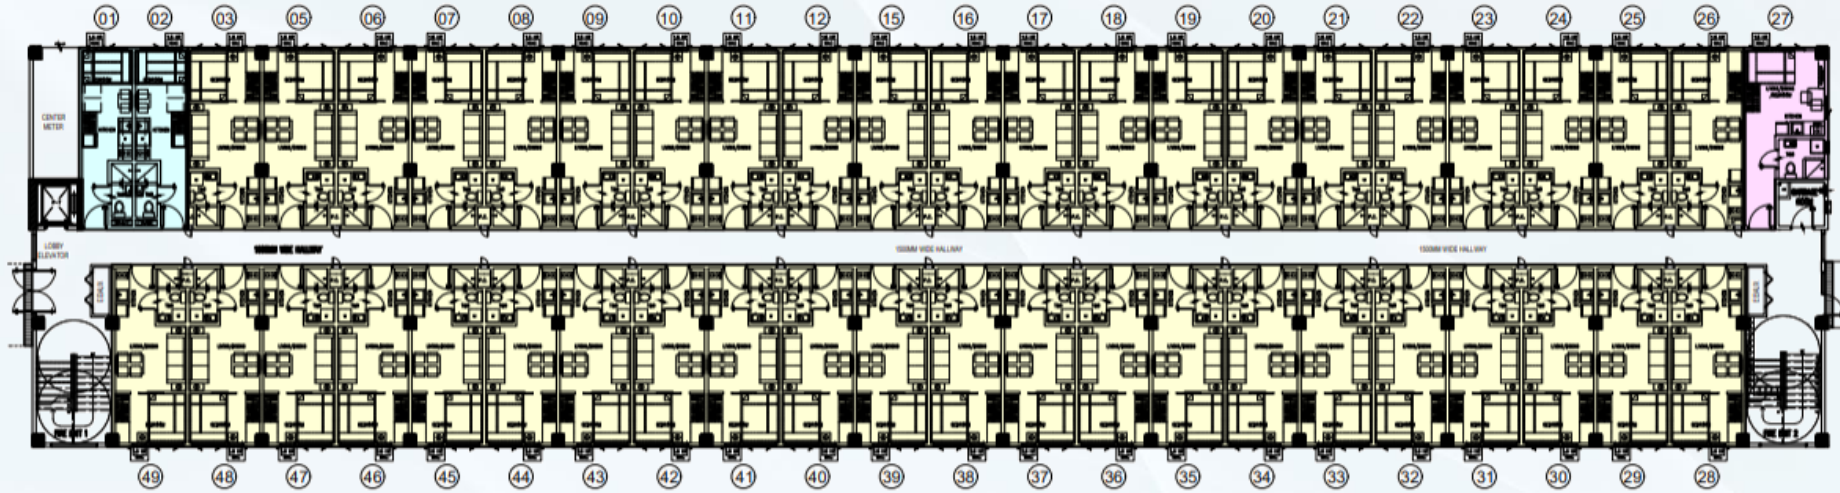

BUILDING F – 2ND TO 4TH FLOOR PLAN

- LEGENDS:
- STUDIO END UNIT
 - 1 BEDROOM UNIT

LINEAR PARK VIEW

CENTRAL PARK VIEW

LINEAR PARK VIEW

KEY PLAN

BUILDING G – GROUND FLOOR PLAN

- LEGENDS:
- STUDIO END UNIT
 - 1 BEDROOM UNIT

LINEAR PARK VIEW

CENTRAL PARK VIEW

LINEAR PARK VIEW

KEY PLAN

BUILDING G – 2ND TO 4TH FLOOR PLAN

- LEGENDS:
- STUDIO END UNIT
 - 1 BEDROOM UNIT

LINEAR PARK VIEW

CENTRAL PARK VIEW

LINEAR PARK VIEW

KEY PLAN

BUILDING H – GROUND FLOOR PLAN

LEGENDS:

- STUDIO END UNIT
- STUDIO UNIT
- 1 BEDROOM UNIT

LINEAR PARK VIEW

LINEAR PARK VIEW

30-49

CENTRAL PARK VIEW

28-29

KEY PLAN

BUILDING H - 2ND TO 4TH FLOOR PLAN

- LEGENDS:
- STUDIO END UNIT
 - 1 BEDROOM UNIT

LINEAR PARK VIEW

LINEAR PARK VIEW
30-49

CENTRAL PARK VIEW
28-29