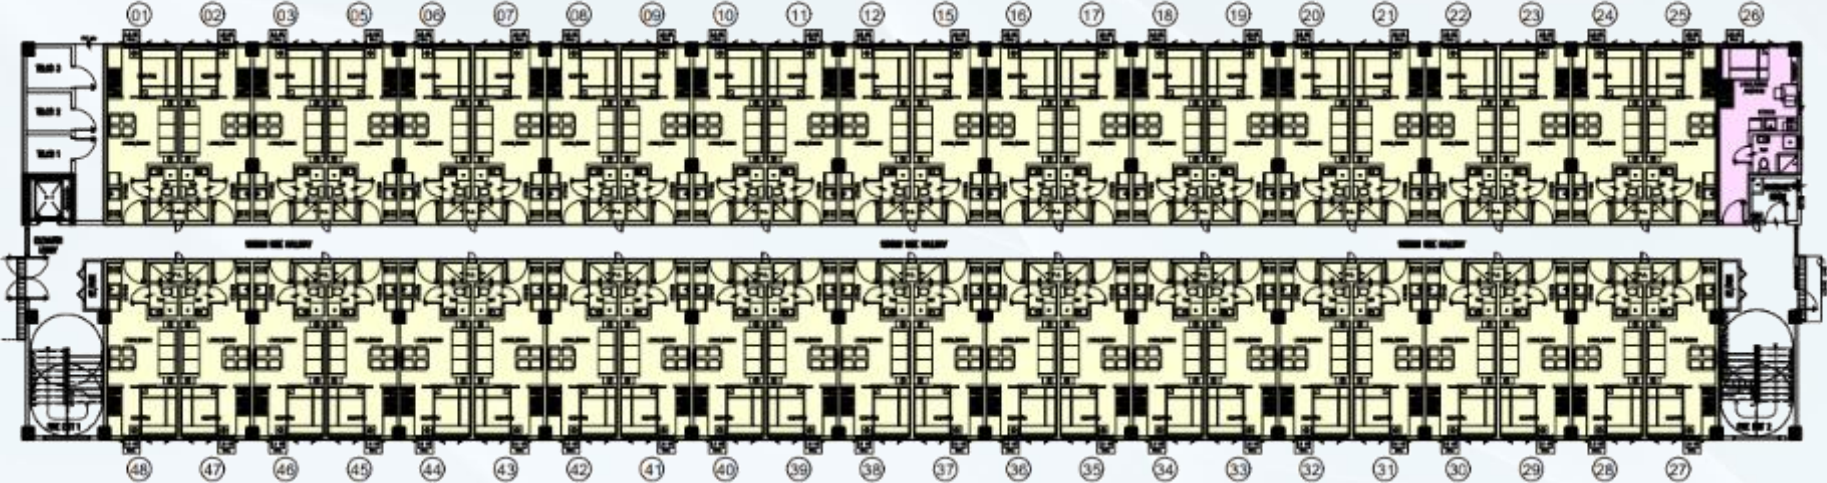

BUILDING D – GROUND FLOOR PLAN

LEGENDS:

- STUDIO END UNIT
- STUDIO UNIT
- 1 BEDROOM UNIT

LINEAR PARK VIEW

RESIDENTIAL VIEW

KEY PLAN

BUILDING D – 2ND TO 4TH FLOOR PLAN

- LEGENDS:
- STUDIO END UNIT
 - 1 BEDROOM UNIT

LINEAR PARK VIEW

RESIDENTIAL VIEW

KEY PLAN

BUILDING E - GROUND FLOOR PLAN

- LEGENDS:
- STUDIO END UNIT
 - 1 BEDROOM UNIT

LINEAR PARK VIEW
01-23

CENTRAL PARK VIEW
24-26

CENTRAL PARK VIEW

LINEAR PARK VIEW

KEY PLAN

BUILDING E – 2ND TO 4TH FLOOR PLAN

- LEGENDS:
- STUDIO END UNIT
 - 1 BEDROOM UNIT

LINEAR PARK VIEW
01-24

CENTRAL PARK VIEW
25-27

CENTRAL PARK VIEW

LINEAR PARK VIEW

KEY PLAN

BUILDING F – GROUND FLOOR PLAN

LEGENDS:

- STUDIO END UNIT
- STUDIO UNIT
- 1 BEDROOM UNIT

LINEAR PARK VIEW

CENTRAL PARK VIEW

LINEAR PARK VIEW

KEY PLAN