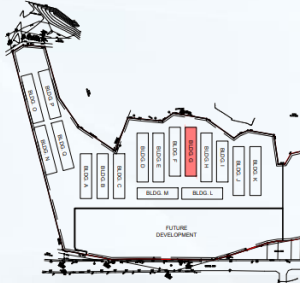

LINEAR PARK VIEW

CENTRAL PARK VIEW

LINEAR PARK VIEW

KEY PLAN

BUILDING G – 2ND TO 4TH FLOOR PLAN

- LEGENDS:
- STUDIO END UNIT
 - 1 BEDROOM UNIT

LINEAR PARK VIEW

CENTRAL PARK VIEW

LINEAR PARK VIEW

KEY PLAN

BUILDING H – GROUND FLOOR PLAN

LEGENDS:

- STUDIO END UNIT
- STUDIO UNIT
- 1 BEDROOM UNIT

LINEAR PARK VIEW

LINEAR PARK VIEW

30-49

CENTRAL PARK VIEW

28-29

KEY PLAN

BUILDING H - 2ND TO 4TH FLOOR PLAN

- LEGENDS:
- STUDIO END UNIT
 - 1 BEDROOM UNIT

LINEAR PARK VIEW

LINEAR PARK VIEW
30-49

CENTRAL PARK VIEW
28-29

KEY PLAN