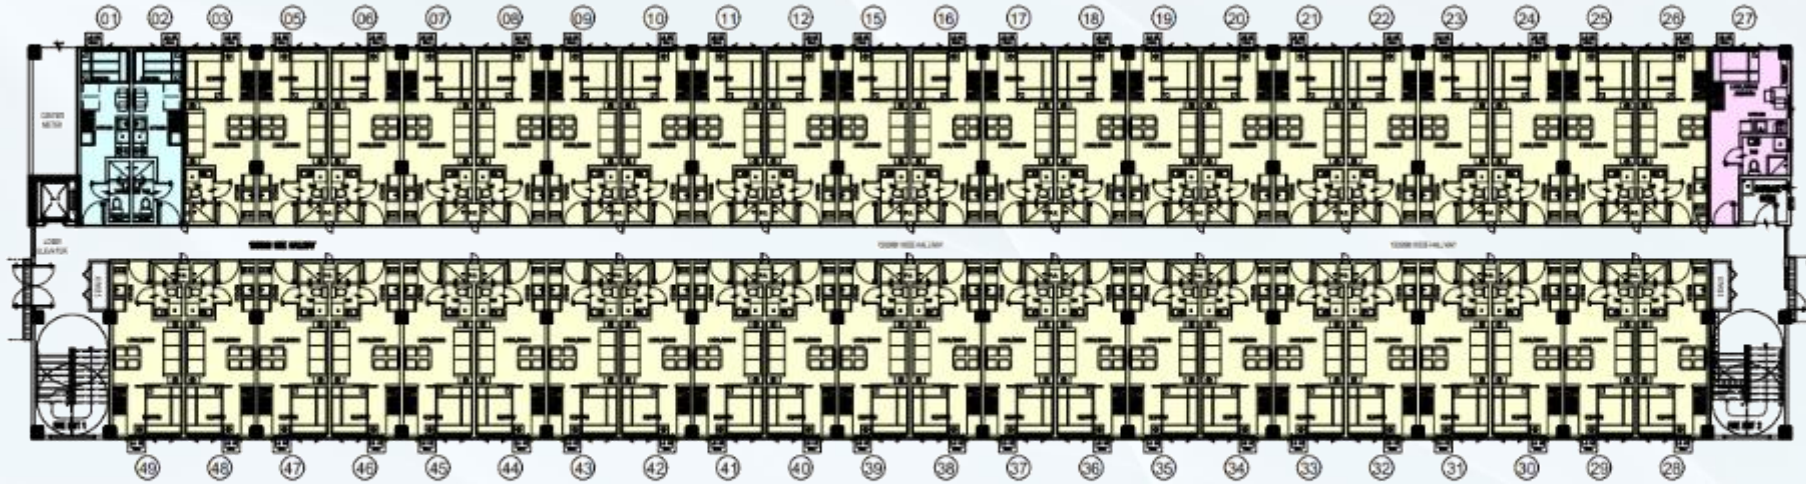

Calim

R E S I D E N C E S

SANTA ROSA CITY, LAGUNA

FLOOR PLANS

VIEWPOINTS

Amenity View

Central Park View

Linear Park View

BUILDING D – GROUND FLOOR PLAN

LEGENDS:

- STUDIO END UNIT
- STUDIO UNIT
- 1 BEDROOM UNIT

LINEAR PARK VIEW

RESIDENTIAL VIEW

KEY PLAN

BUILDING D – 2ND TO 4TH FLOOR PLAN

- LEGENDS:
- STUDIO END UNIT
 - 1 BEDROOM UNIT

LINEAR PARK VIEW

RESIDENTIAL VIEW

KEY PLAN

BUILDING E - GROUND FLOOR PLAN

- LEGENDS:
- STUDIO END UNIT
 - 1 BEDROOM UNIT

LINEAR PARK VIEW
01-23

CENTRAL PARK VIEW
24-26

CENTRAL PARK VIEW

KEY PLAN

BUILDING F – GROUND FLOOR PLAN

LEGENDS:

- STUDIO END UNIT
- STUDIO UNIT
- 1 BEDROOM UNIT

LINEAR PARK VIEW

CENTRAL PARK VIEW

LINEAR PARK VIEW

KEY PLAN