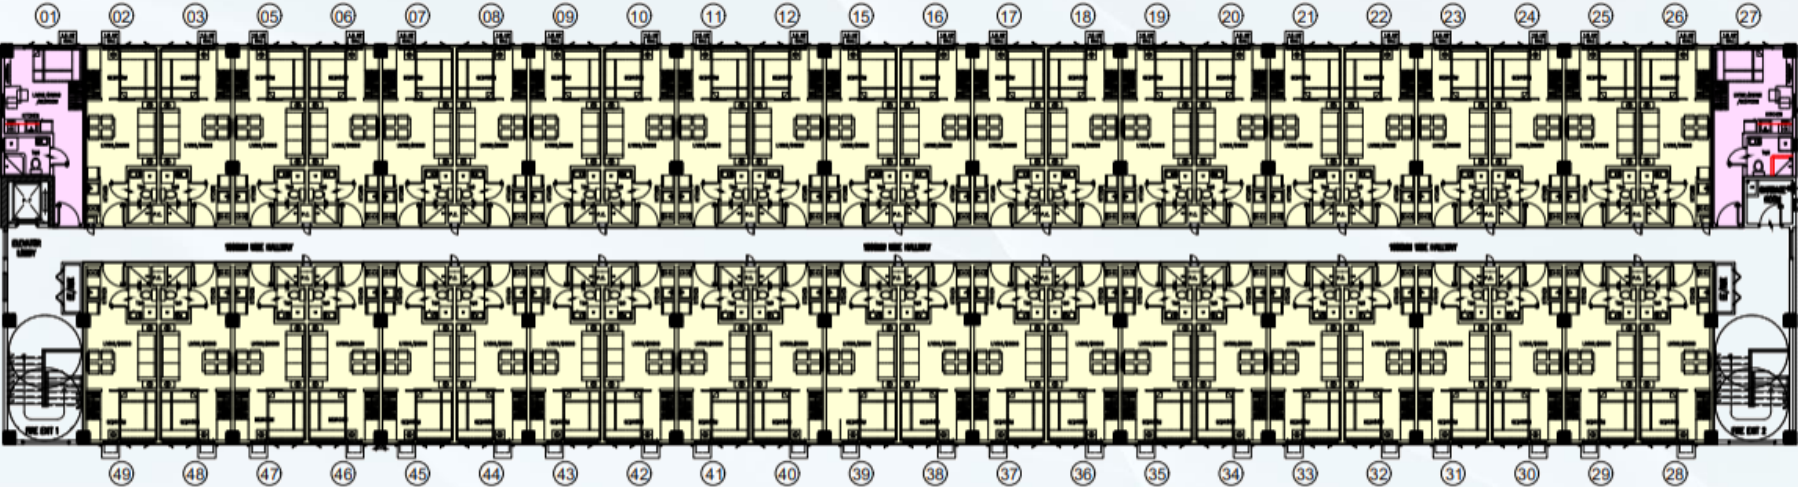

LINEAR PARK VIEW

CENTRAL PARK VIEW

LINEAR PARK VIEW

KEY PLAN

BUILDING G – 2ND TO 4TH FLOOR PLAN

- LEGENDS:
- STUDIO END UNIT
 - 1 BEDROOM UNIT

LINEAR PARK VIEW

CENTRAL PARK VIEW

LINEAR PARK VIEW

KEY PLAN

BUILDING H – GROUND FLOOR PLAN

LEGENDS:

- STUDIO END UNIT
- STUDIO UNIT
- 1 BEDROOM UNIT

LINEAR PARK VIEW

LINEAR PARK VIEW

30-49

CENTRAL PARK VIEW

28-29

KEY PLAN

BUILDING H - 2ND TO 4TH FLOOR PLAN

- LEGENDS:
- STUDIO END UNIT
 - 1 BEDROOM UNIT

LINEAR PARK VIEW

LINEAR PARK VIEW
30-49

CENTRAL PARK VIEW
28-29

KEY PLAN