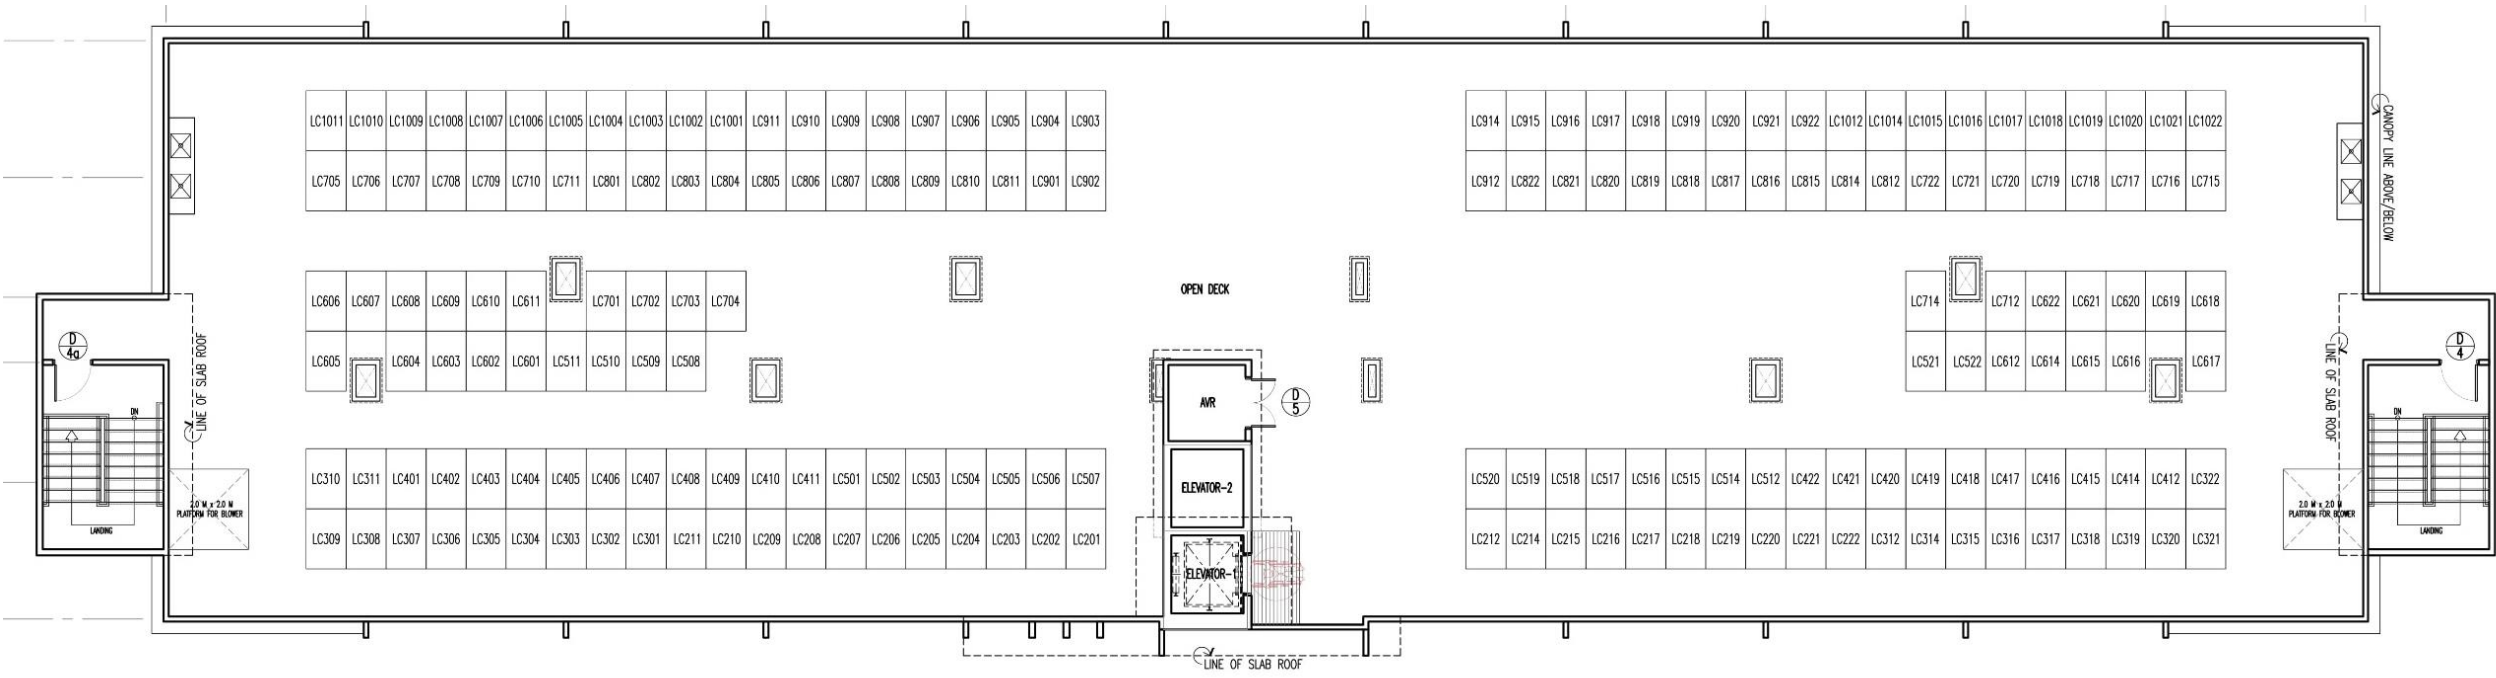

Futura East Available Units

STREET PARKING	GROUND PARKING	3rd FLOOR	4th FLOOR	5th FLOOR	6th FLOOR	7th FLOOR	8th FLOOR	9th FLOOR
BSP 04	BGP 01	303	403	502	601	701	803	910
BSP 05	BGP 02	304	404	503	602	702	804	911
BSP 06	BGP 03	305	405	504	603	703	807	912
	BGP 04	306	406	505	604	704	808	914
	BGP 05	307	407	506	605	705	809	915
	BGP 06	308	408	507	607	707	810	916
	BGP 07	309	409	508	608	708	811	917
	BGP 08	310	410	509	609	709	812	
	BGP 09	311	411	510	610	710	814	
	BGP 10	312	412	511	611	711	815	
	BGP 11	314	414	512	612	712	816	
	BGP 12	315	415	514	614	714		
	BGP 14	316	416	515	615	715		
	BGP 15	317	417	516	616	716		
	BGP 16			517				
	BGP 17							
	BGP 18							

2nd Floor Plan Layout

3rd Floor Plan Layout

4th Floor Plan Layout

5th Floor Plan Layout

6th Floor Plan Layout

7th Floor Plan Layout

8th Floor Plan Layout

9th Floor Plan Layout

10th Floor Plan Layout

Roof Deck Plan Layout