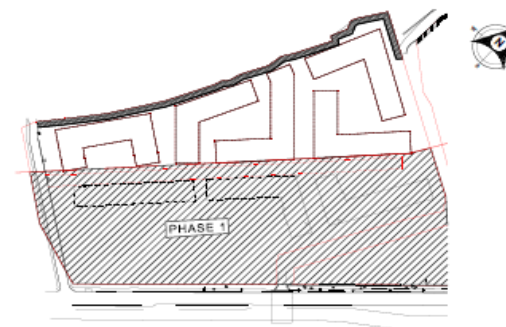

Tower E Floor Plan

GROUND FLOOR

TOWER E
AS OF SEPTEMBER 2020