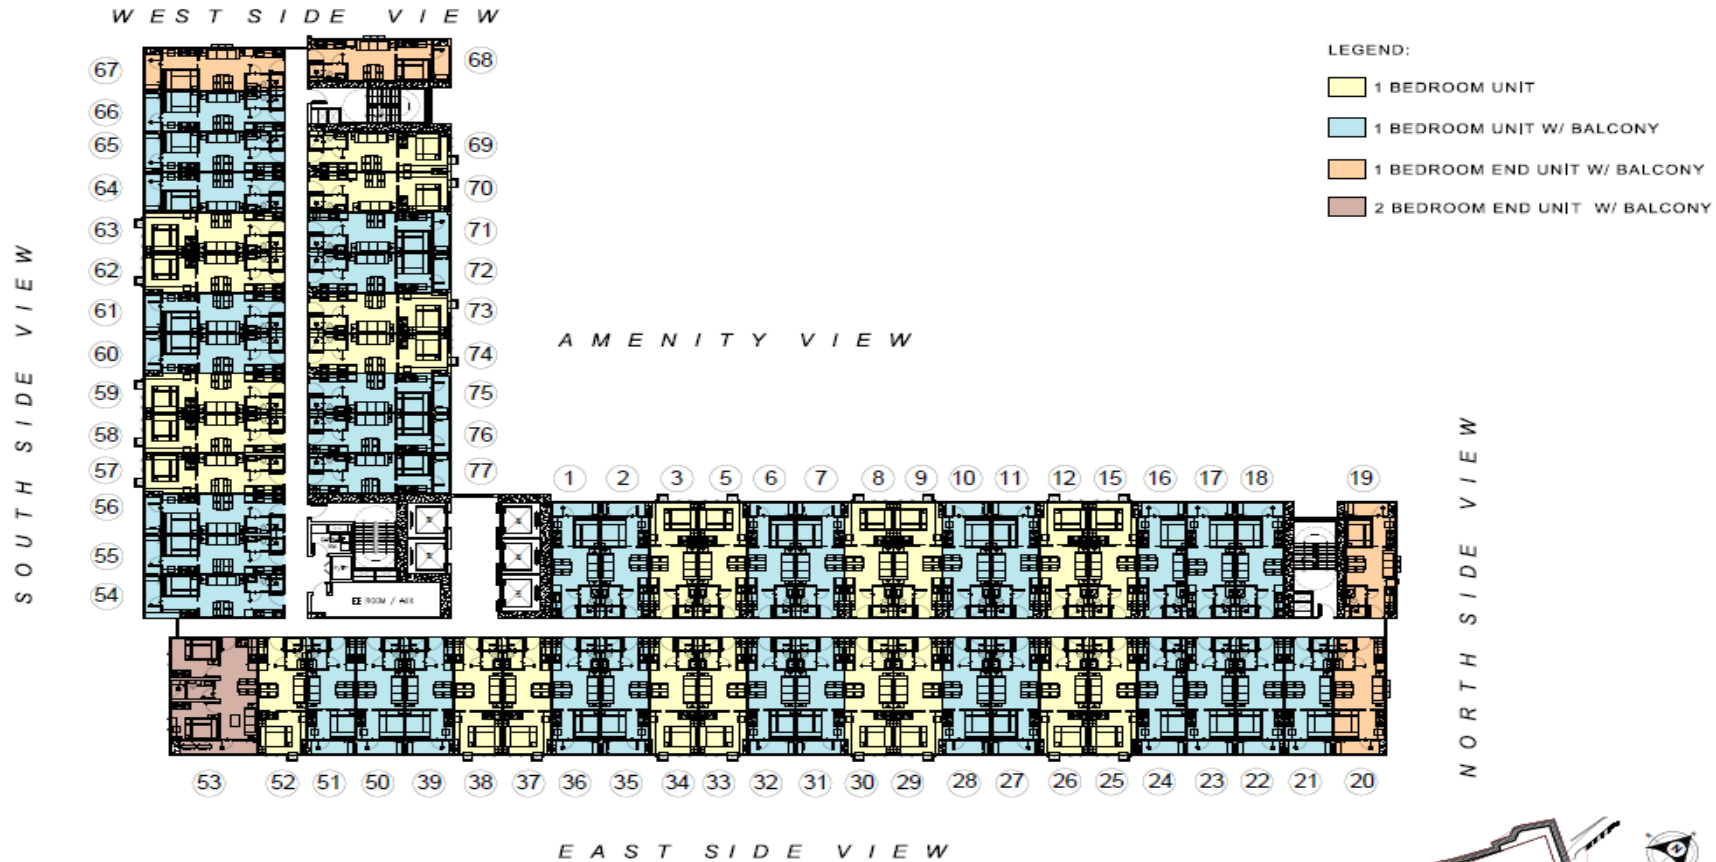

# Tower D Floor Plan

**GROUND FLOOR**

TOWER D  
AS OF SEPTEMBER 2020

# Tower E Floor Plan

**GROUND FLOOR**

TOWER E  
AS OF SEPTEMBER 2020

# Tower E Floor Plan

- LEGEND:
- 1 BEDROOM UNIT
  - 1 BEDROOM UNIT W/ BALCONY
  - 1 BEDROOM END UNIT W/ BALCONY
  - 2 BEDROOM END UNIT W/ BALCONY

**3RD FLOOR**

TOWER E  
AS OF SEPTEMBER 2020

KEY PLAN

# Tower E Floor Plan

TYPICAL 5TH - 17TH FLOOR

TOWER E  
AS OF SEPTEMBER 2020

KEY PLAN