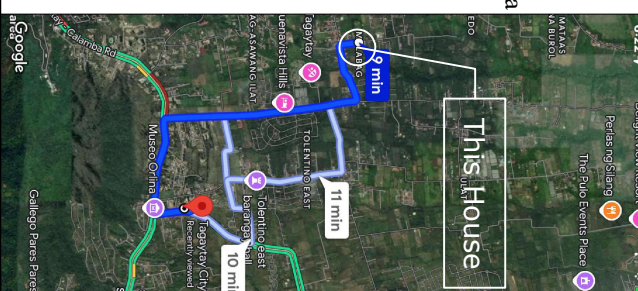

DEPICTION From

Tagaytay Market:

- Turn left onto Tagaytay-Calamba Road.
- Turn Right to Buenavista Ave.
- Turn Left to Patindig Araw St. and head South...
- Turn Right to Daang Hapon, Malabag onto the left House with choco brown steel gate.