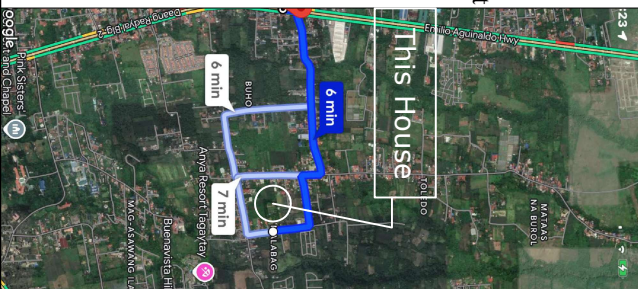

DEPICTION From

Tagaytay Market:

- Turn left onto Tagaytay-Calamba Road.
- Turn Right to Buenavista Ave.
- Turn Left to Patindig Araw St. and head South...
- Turn Right to Daang Hapon, Malabag onto the left House with choco brown steel gate.