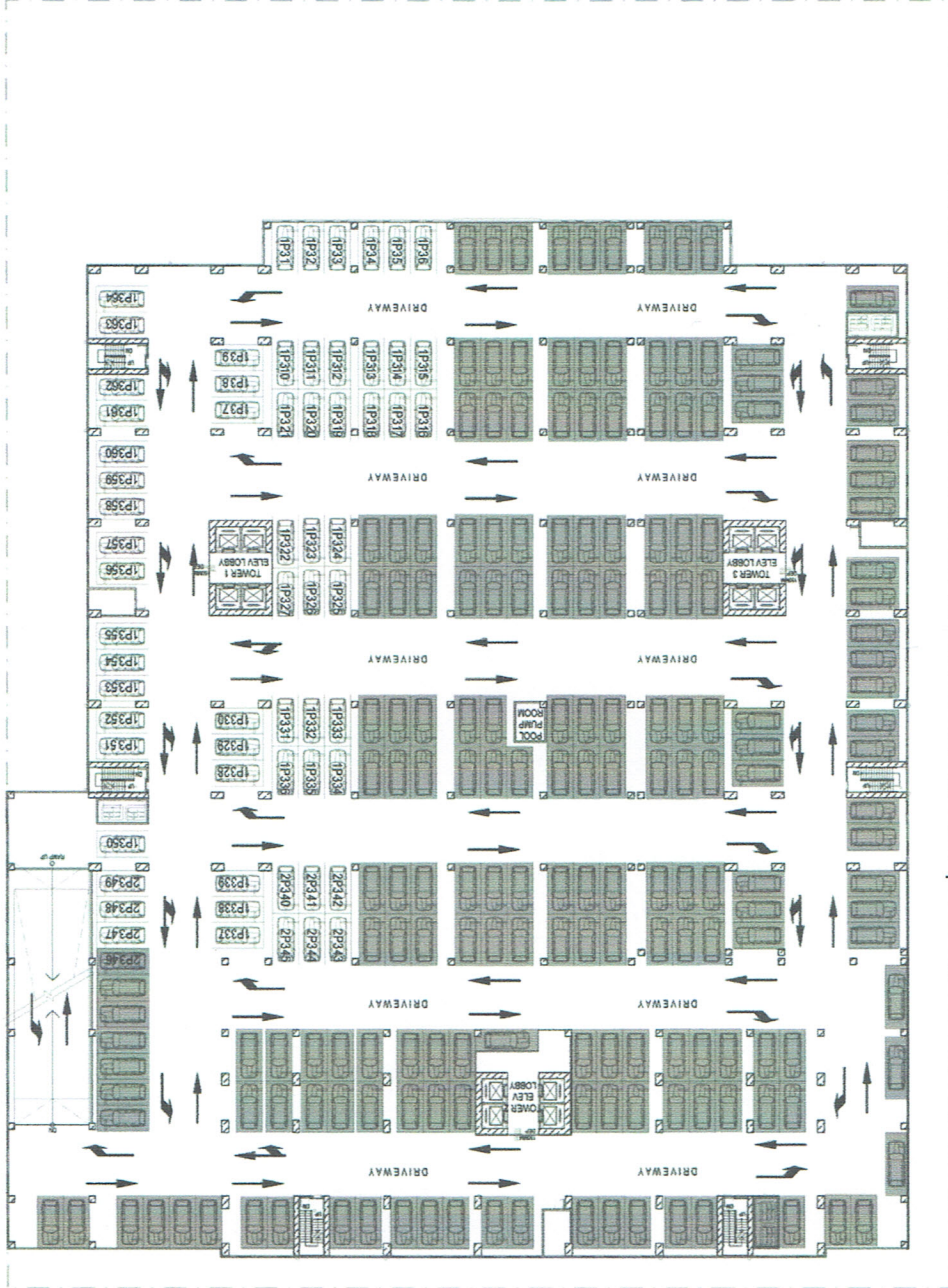

ANNEX H
AVIDA TOWERS MAKATI SOUTHPOINT

FACING MANILA / MAKATI SKYLINE

FACING MANILA BAY

FACING LAGUNA DE BAY

TOWER 1 RESIDENTIAL PARKING
GROUND FLOOR PLAN

AR. KRISTINE THERESE HORTINELA
 PROJECT ARCHITECT

AR. ROCHELLE MARIE BALUYOT
 DESIGN MANAGER

FACING LAGUNA DE BAY

FACING MAKATI / BGC SKYLINE

TOWER 1 RESIDENTIAL PARKING
2ND PODIUM PLAN

Handwritten signature

AR. KRISTINE THERESE HORTINELA
 PROJECT ARCHITECT

AR. ROCHELLE MARIE BALUYOT
 DESIGN MANAGER

PREPARED BY: MDC CG-DID

ANNEX H-3
AVIDA TOWERS MAKATI SOUTHPOINT

FACING MAKATI / BGC SKYLINE

FACING MANILA / MAKATI SKYLINE

FACING MANILA BAY

FACING LAGUNA DE BAY

TOWER 1 RESIDENTIAL PARKING
3RD PODIUM PLAN