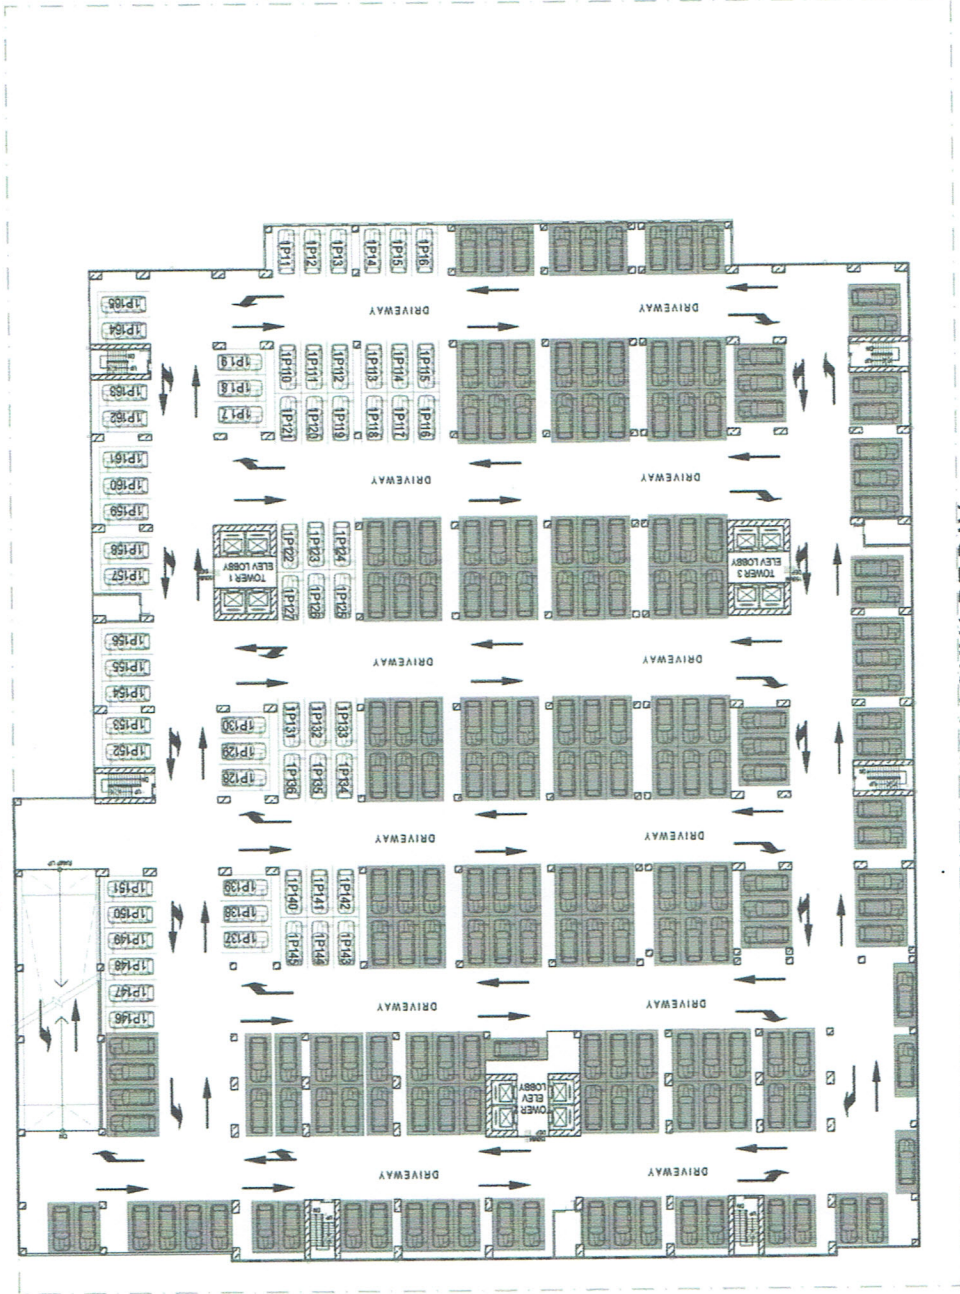

ANNEX H
AVIDA TOWERS MAKATI SOUTHPOINT

FACING MANILA / MAKATI SKYLINE

FACING MANILA BAY

FACING LAGUNA DE BAY

TOWER 1 RESIDENTIAL PARKING
GROUND FLOOR PLAN

AR. KRISTINE THERESE HORTINELA
 PROJECT ARCHITECT

AR. ROCHELLE MARIE BALUYOT
 DESIGN MANAGER

PREPARED BY: MDC CG-DID

MDC

ANNEX H-1
AVIDA TOWERS MAKATI SOUTHPOINT

FACING MANILA / MAKATI SKYLINE

FACING MAKATI / BGC SKYLINE

FACING MANILA BAY

FACING LAGUNA DE BAY

TOWER 1 RESIDENTIAL PARKING
1ST PODIUM PLAN