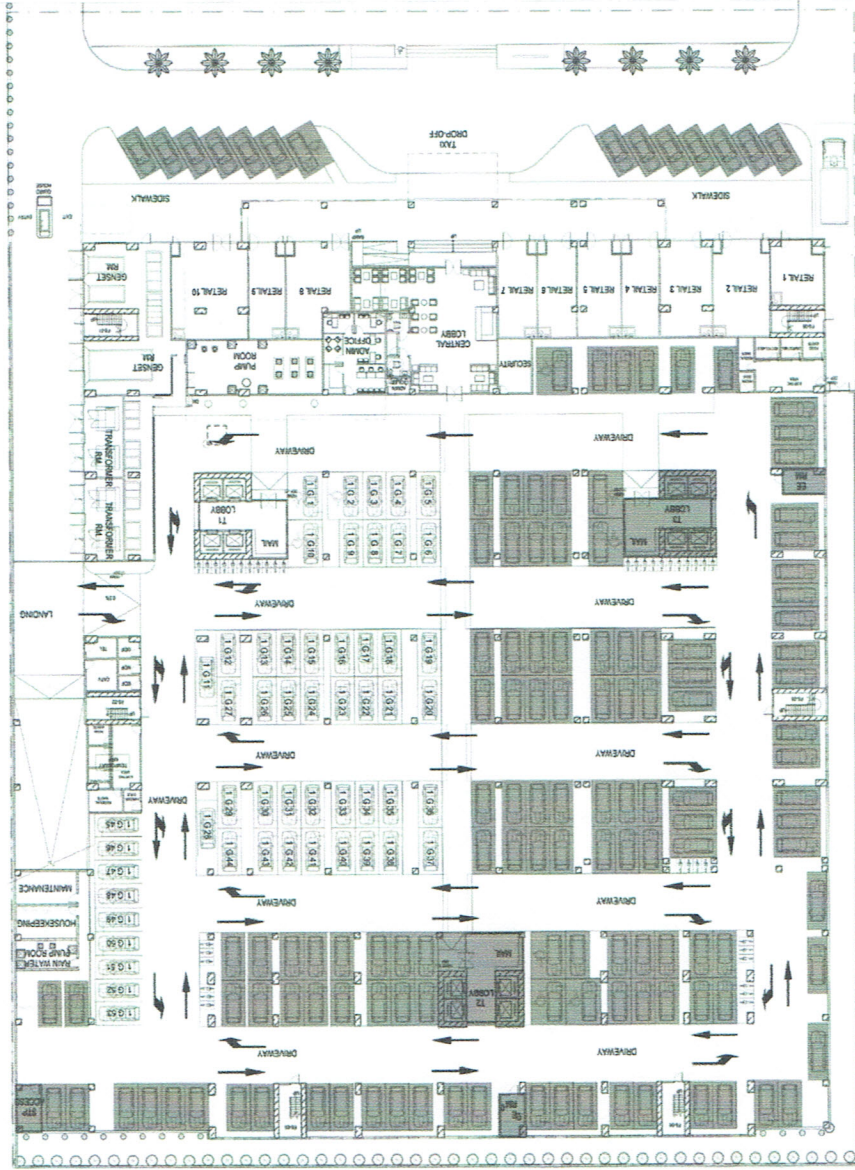

ANNEX H
AVIDA TOWERS MAKATI SOUTHPOINT

FACING MANILA / MAKATI SKYLINE

FACING MANILA BAY

FACING LAGUNA DE BAY

TOWER 1 RESIDENTIAL PARKING
GROUND FLOOR PLAN

AR. KRISTINE THERESE HORTINELA
 PROJECT ARCHITECT

AR. ROCHELLE MARIE BALUYOT
 DESIGN MANAGER

PREPARED BY: MDC CG-DID

MDC

ANNEX H-1
AVIDA TOWERS MAKATI SOUTHPOINT

FACING MANILA / MAKATI SKYLINE

FACING MAKATI / BGC SKYLINE

FACING MANILA BAY

FACING LAGUNA DE BAY

TOWER 1 RESIDENTIAL PARKING
1ST PODIUM PLAN