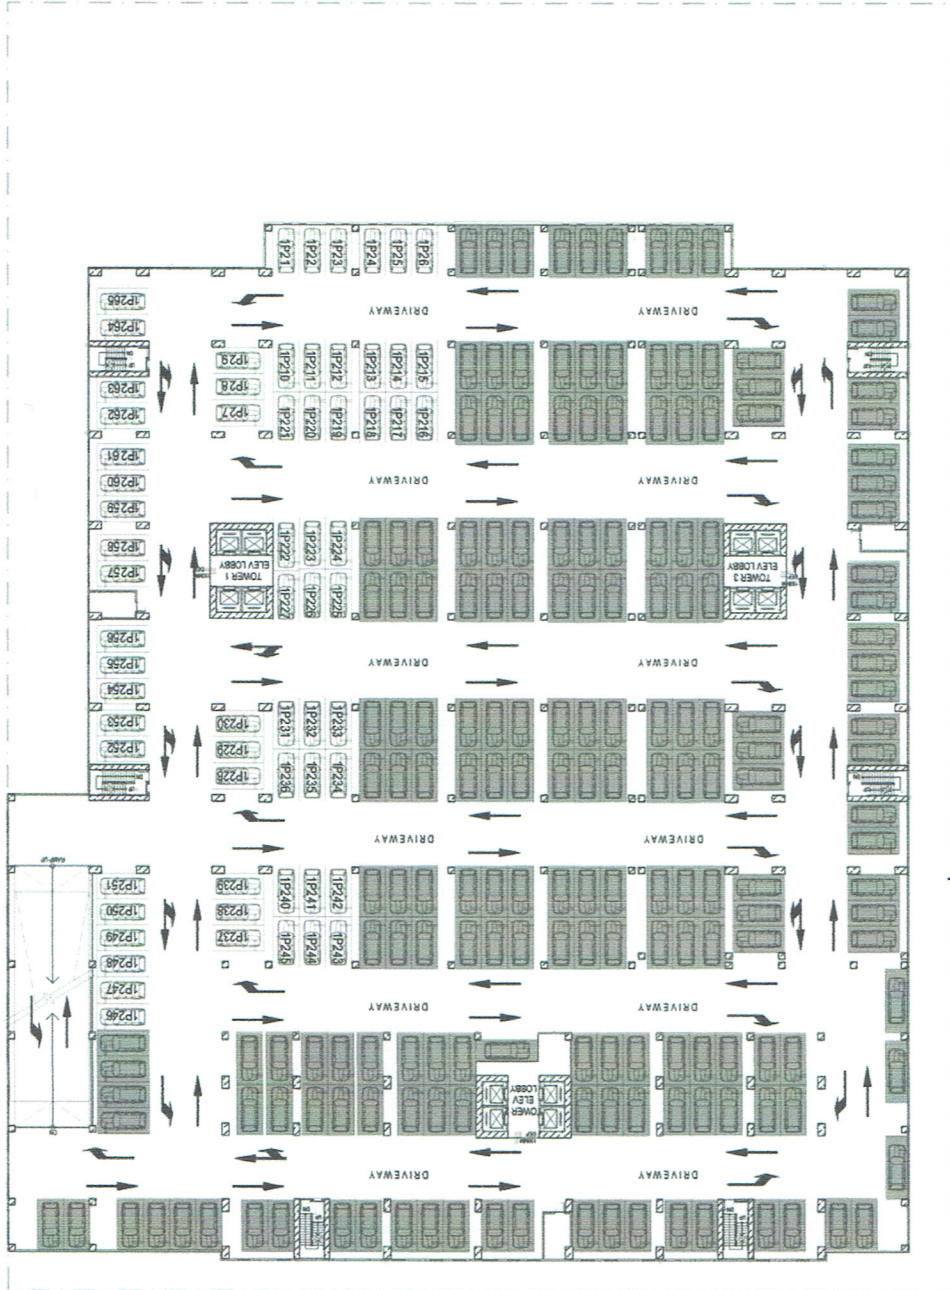

ANNEX H
AVIDA TOWERS MAKATI SOUTHPOINT

FACING MANILA / MAKATI SKYLINE

FACING MANILA BAY

FACING LAGUNA DE BAY

TOWER 1 RESIDENTIAL PARKING
GROUND FLOOR PLAN

AR. KRISTINE THERESE HORTINELA
 PROJECT ARCHITECT

AR. ROCHELLE MARIE BALUYOT
 DESIGN MANAGER

PREPARED BY: MDC CG-DID

MDC

ANNEX H-1
AVIDA TOWERS MAKATI SOUTHPOINT

FACING MANILA / MAKATI SKYLINE

FACING MAKATI / BGC SKYLINE

FACING MANILA BAY

FACING LAGUNA DE BAY

TOWER 1 RESIDENTIAL PARKING
1ST PODIUM PLAN

MDC

AR. KRISTINE THERESE HORTINELA
 PROJECT ARCHITECT

AR. ROCHELLE MARIE BALLYOT
 DESIGN MANAGER

PREPARED BY: MDC CG-DID

ANNEX H-2
AVIDA TOWERS MAKATI SOUTHPOINT

FACING MANILA / MAKATI SKYLINE

FACING MANILA BAY

PREPARED BY: MDC CG-DID

ANNEX H-3
AVIDA TOWERS MAKATI SOUTHPOINT

FACING MAKATI / BGC SKYLINE

FACING MANILA / MAKATI SKYLINE

FACING MANILA BAY

FACING LAGUNA DE BAY

TOWER 1 RESIDENTIAL PARKING
3RD PODIUM PLAN