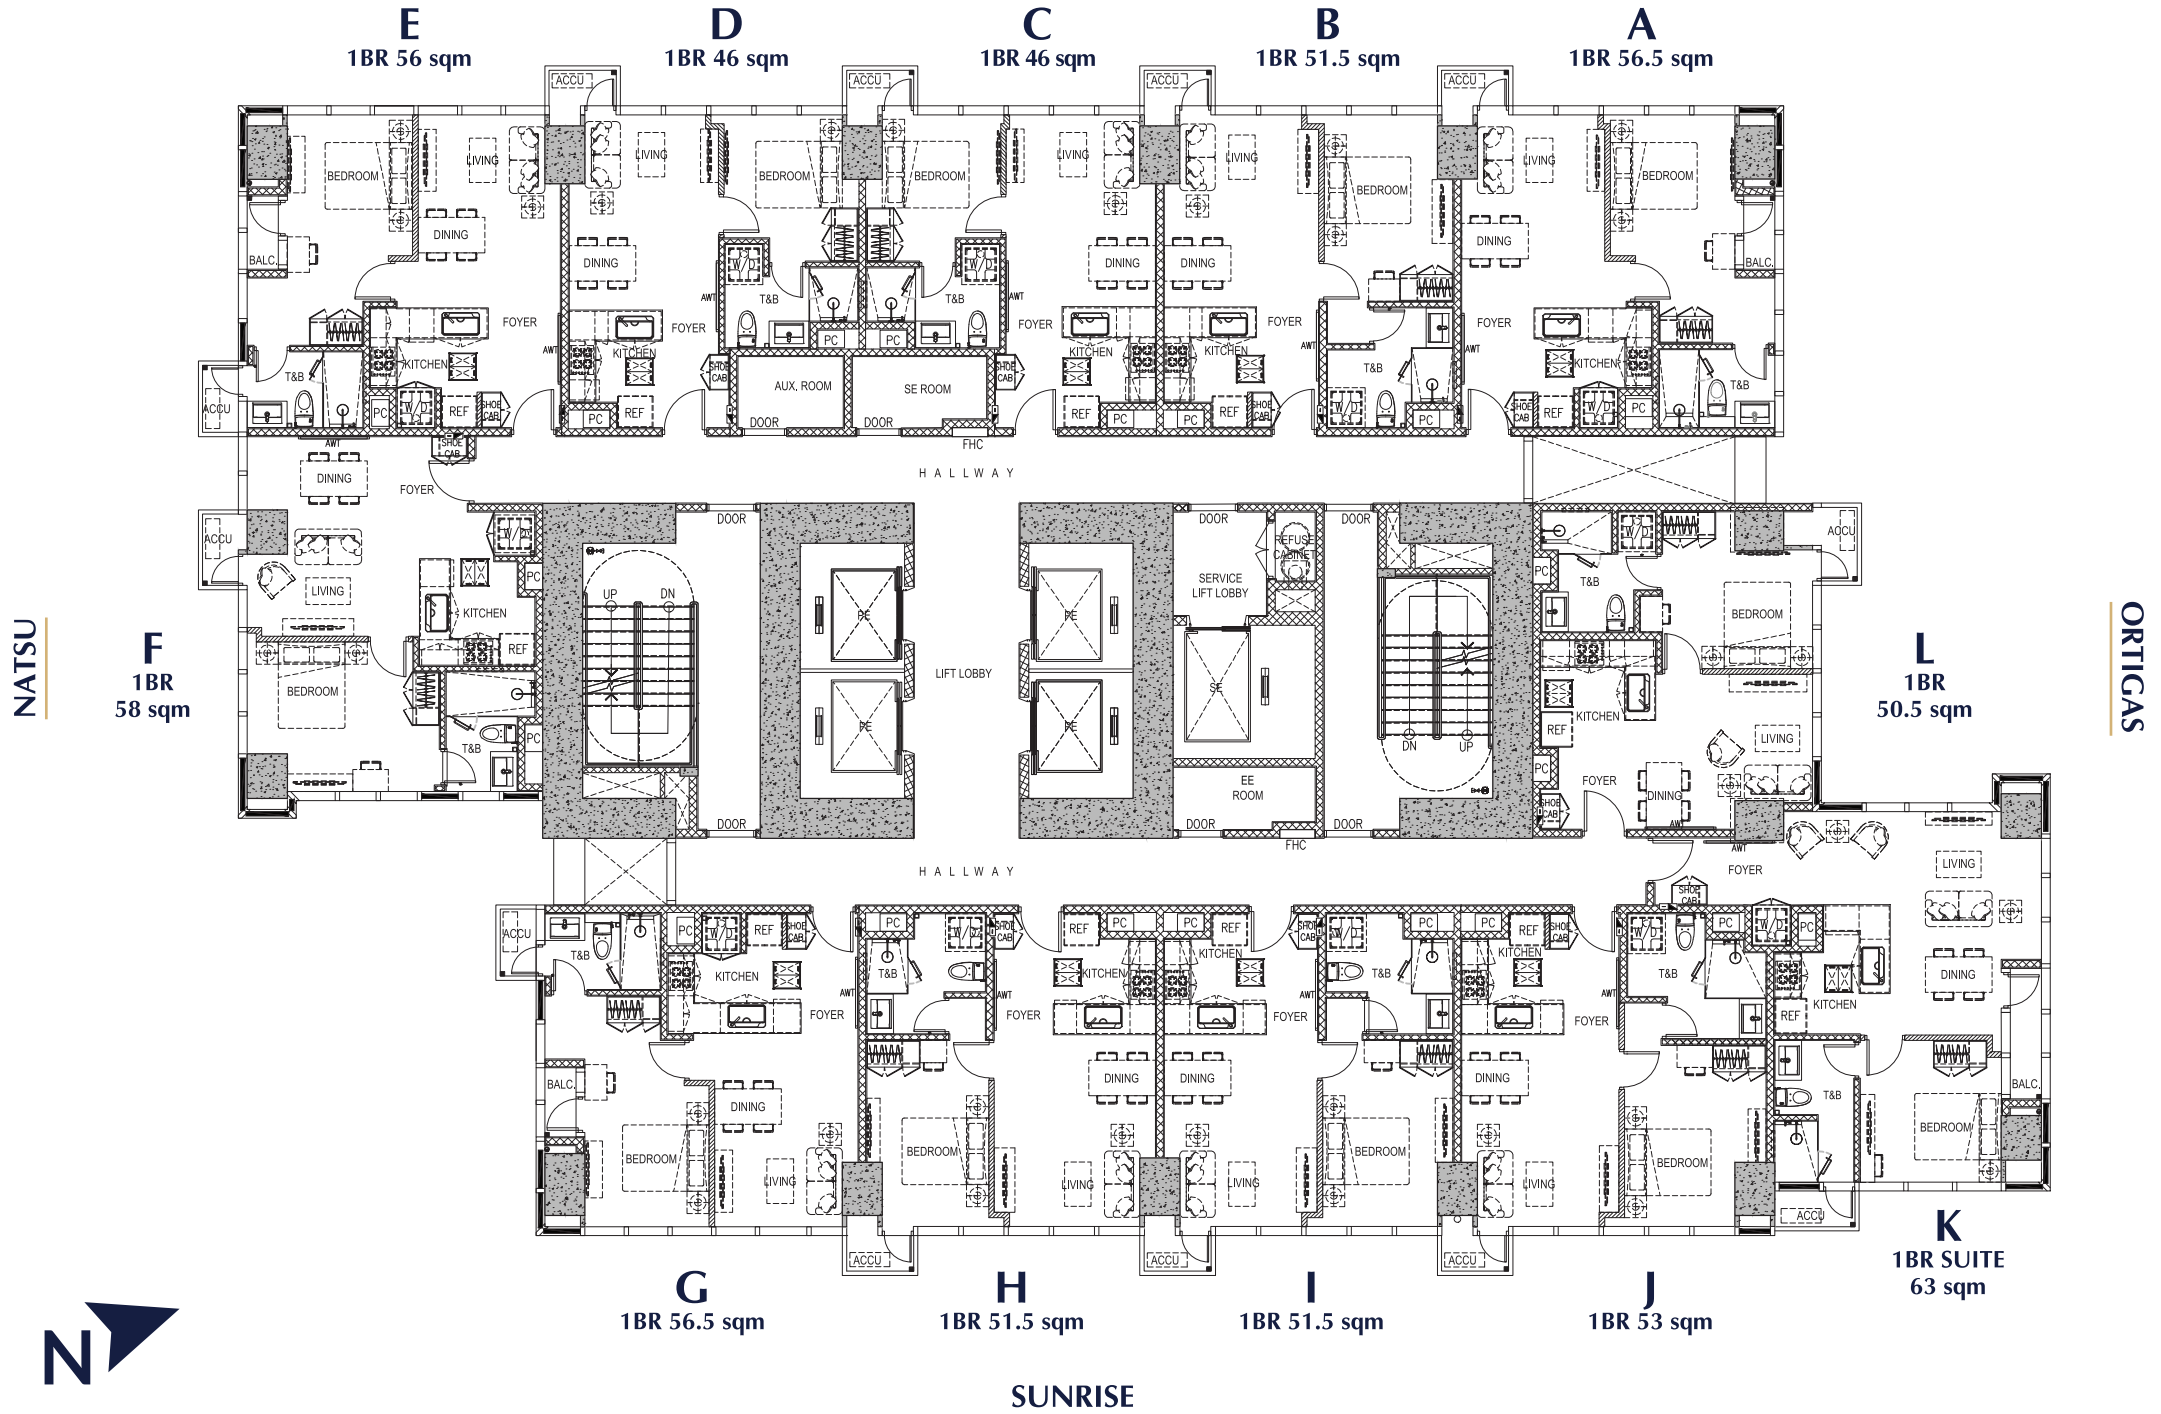

THE SEASONS
RESIDENCES
AKI

FLOOR PLANS

GARDEN

GARDEN

NATSU

ORTIGAS

FLOOR PLANS

HIGH ZONE 27th - 28th Floor

GARDEN

NATSU

ORTIGAS

SUNRISE

FLOOR PLANS

OUTRIGGER(1) 29th - 30th Floor

GARDEN

EF
3BR 115 sqm

CD
2BR SUITE 85 sqm

AB
3BR 105 sqm

NATSU

ORTIGAS

G
1BR 48.5 sqm

H
1BR 48 sqm

I
1BR 48.5 sqm

J
1BR 53 sqm