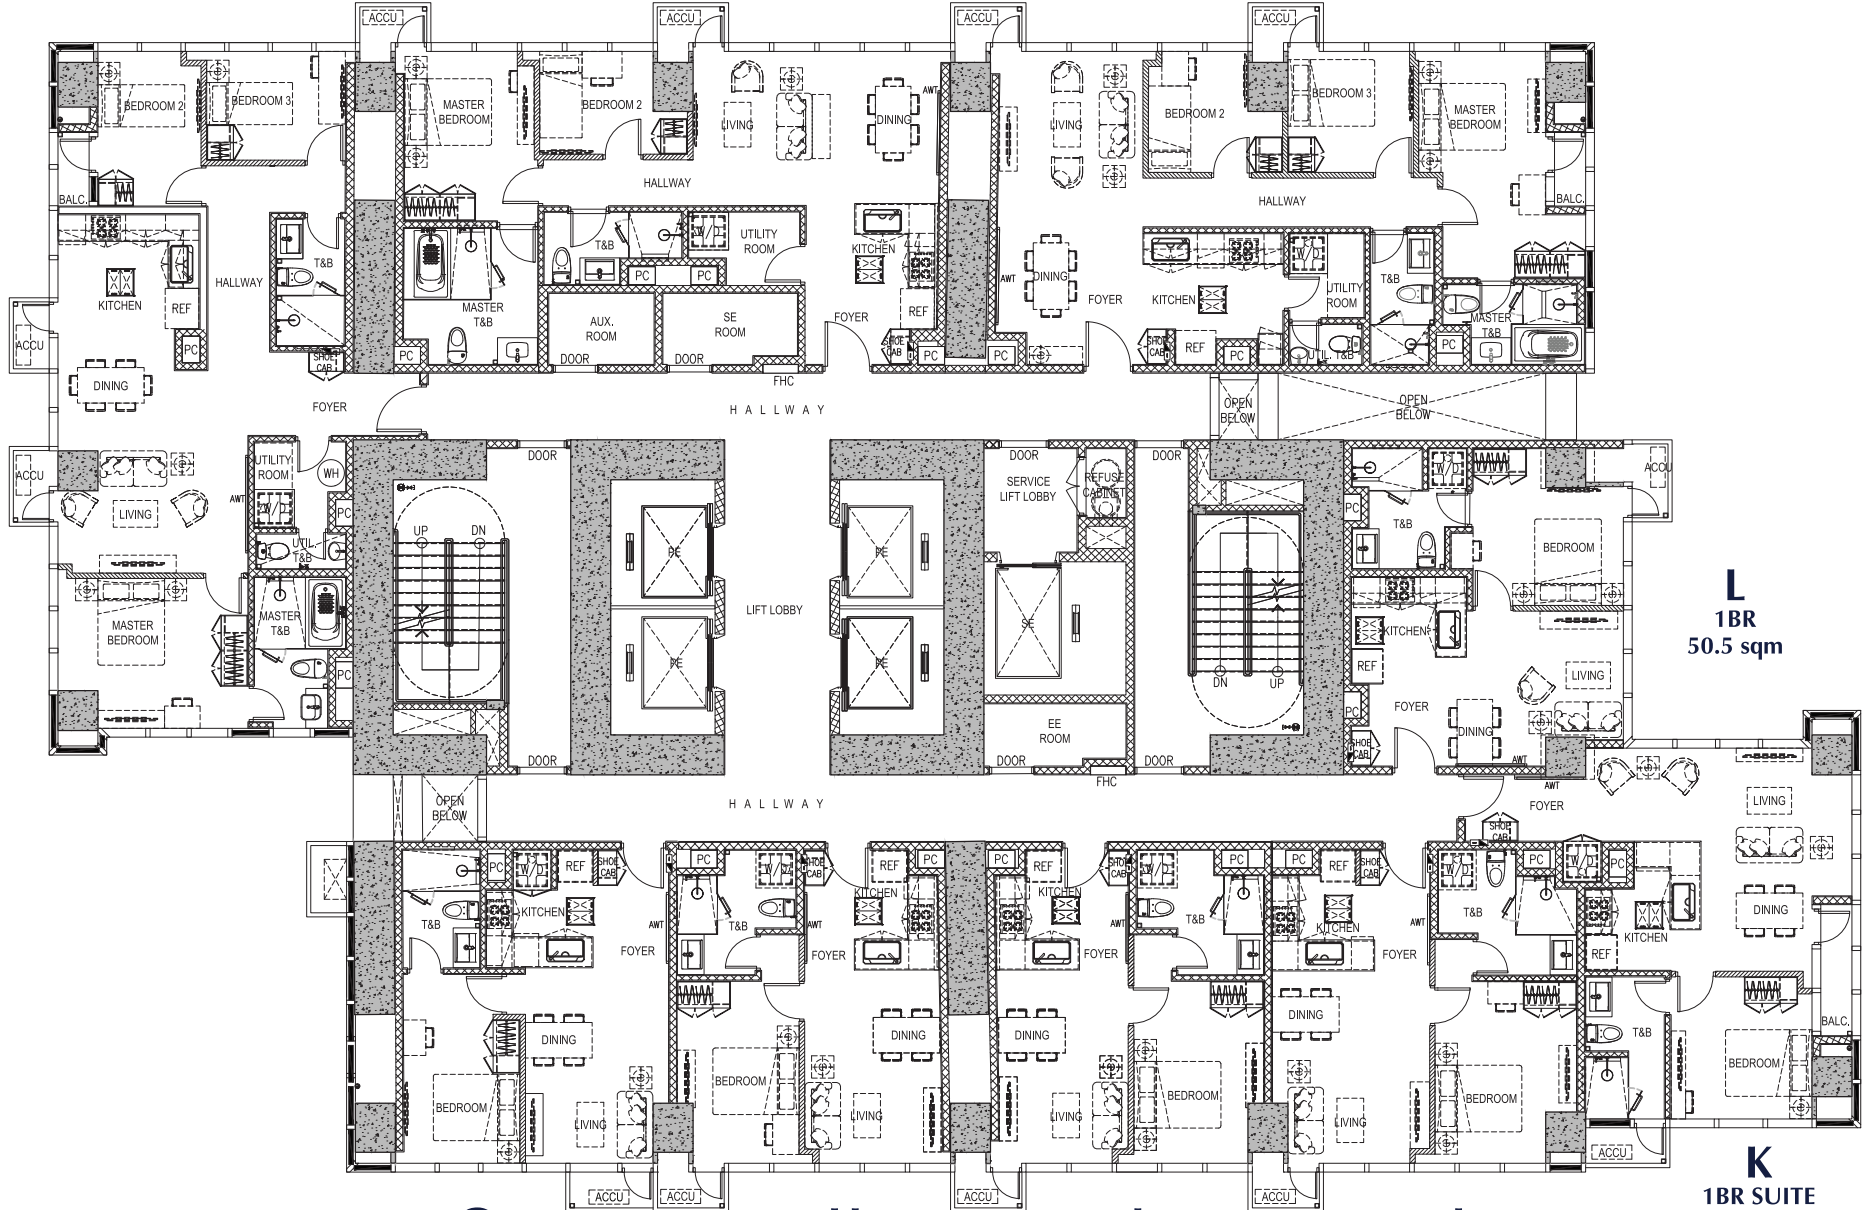

THE SEASONS
RESIDENCES
AKI

FLOOR PLANS

GARDEN

GARDEN

NATSU

ORTIGAS

FLOOR PLANS

HIGH ZONE 27th - 28th Floor

GARDEN

NATSU

ORTIGAS

SUNRISE

FLOOR PLANS

OUTRIGGER(1) 29th - 30th Floor

GARDEN

EF
3BR 115 sqm

CD
2BR SUITE 85 sqm

AB
3BR 105 sqm

NATSU

ORTIGAS

G
1BR 48.5 sqm

H
1BR 48 sqm

I
1BR 48.5 sqm

J
1BR 53 sqm