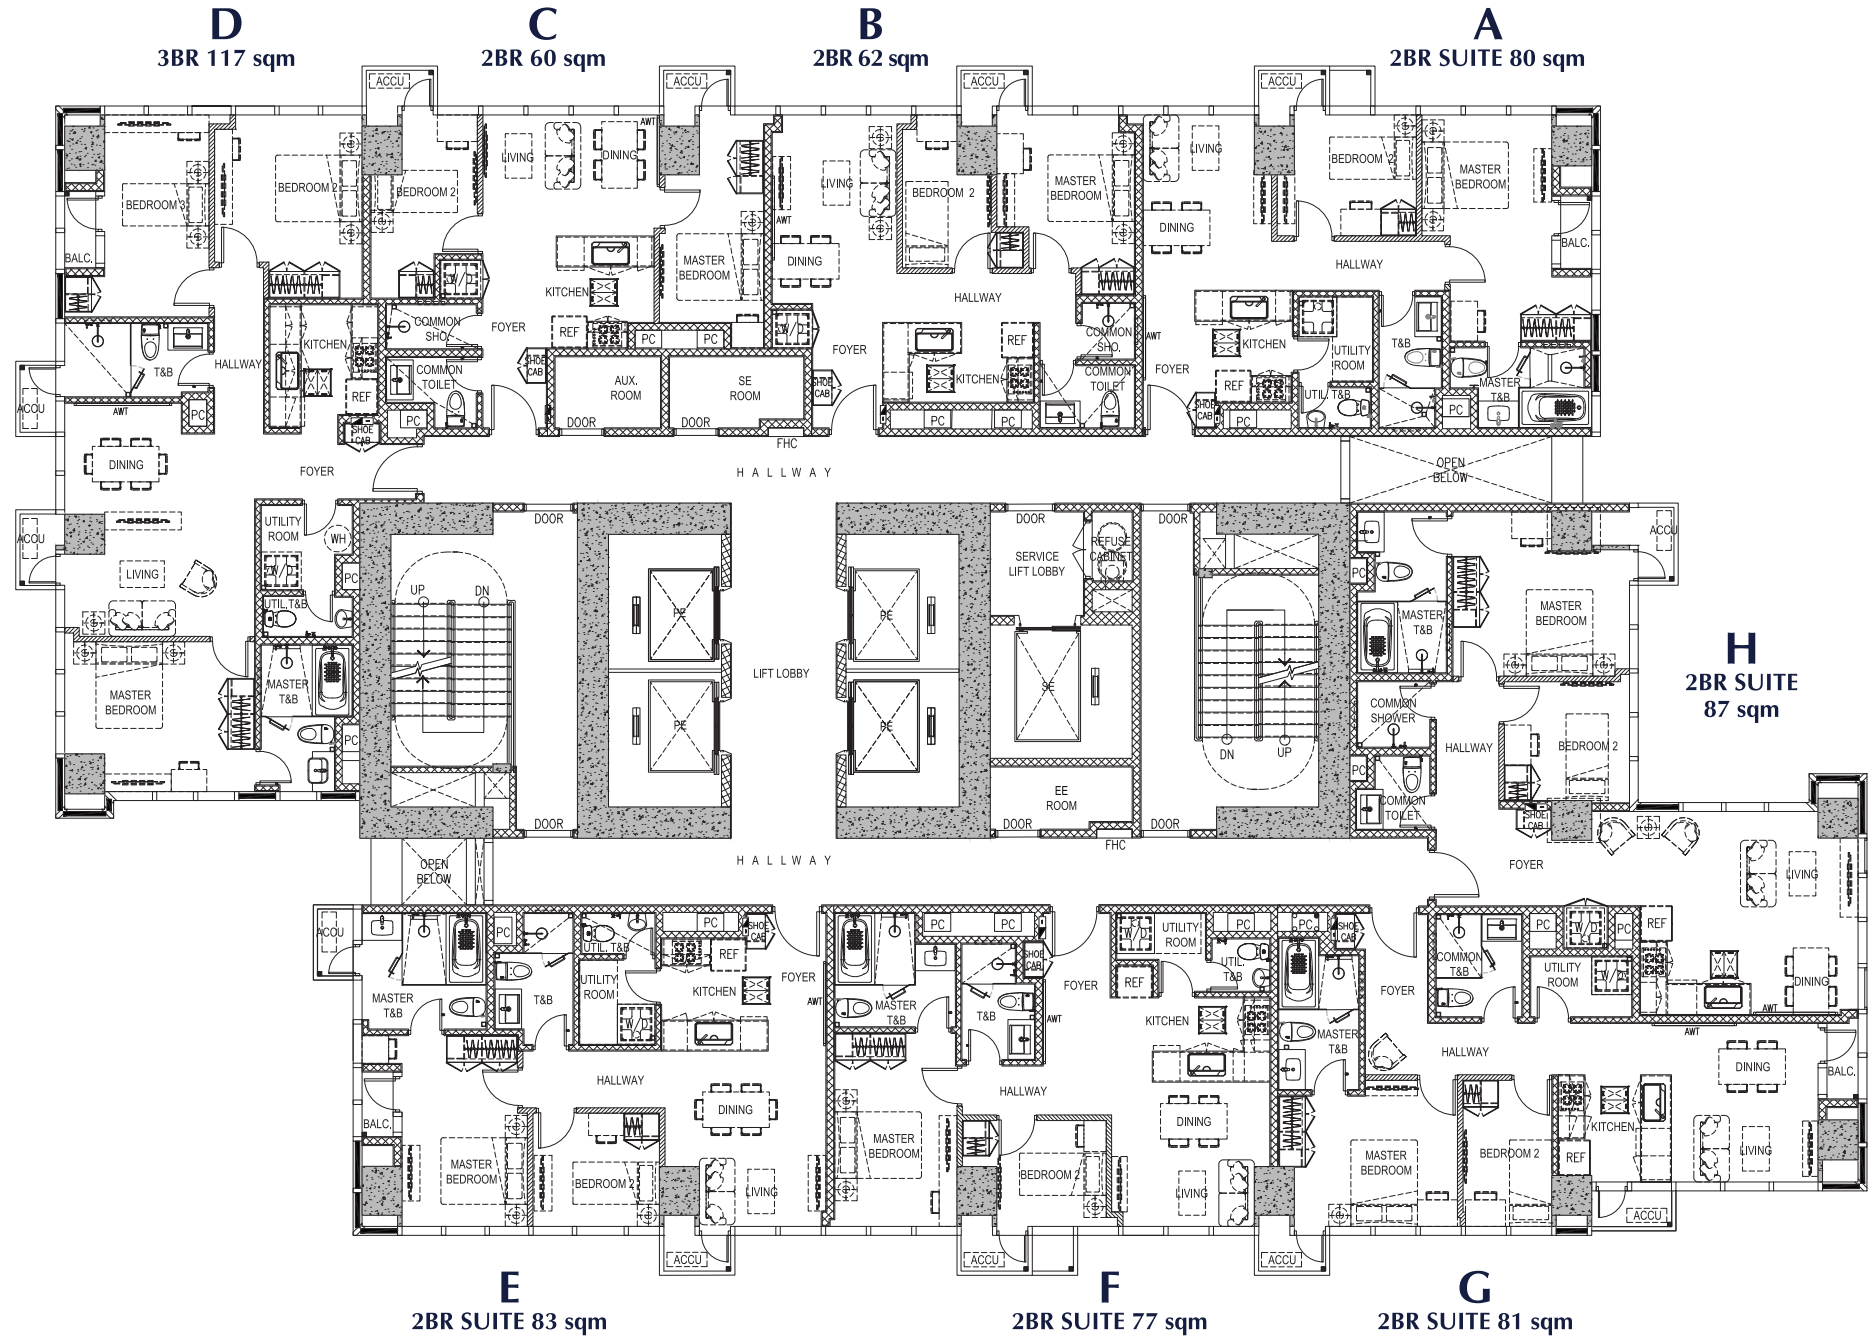

THE SEASONS
RESIDENCES
AKI

FLOOR PLANS

GARDEN

GARDEN

NATSU

ORTIGAS

FLOOR PLANS

HIGH ZONE 27th - 28th Floor

GARDEN

NATSU

ORTIGAS

SUNRISE

FLOOR PLANS

OUTRIGGER(1) 29th - 30th Floor

GARDEN

EF
3BR 115 sqm

CD
2BR SUITE 85 sqm

AB
3BR 105 sqm

NATSU

ORTIGAS

G
1BR 48.5 sqm

H
1BR 48 sqm

I
1BR 48.5 sqm

J
1BR 53 sqm