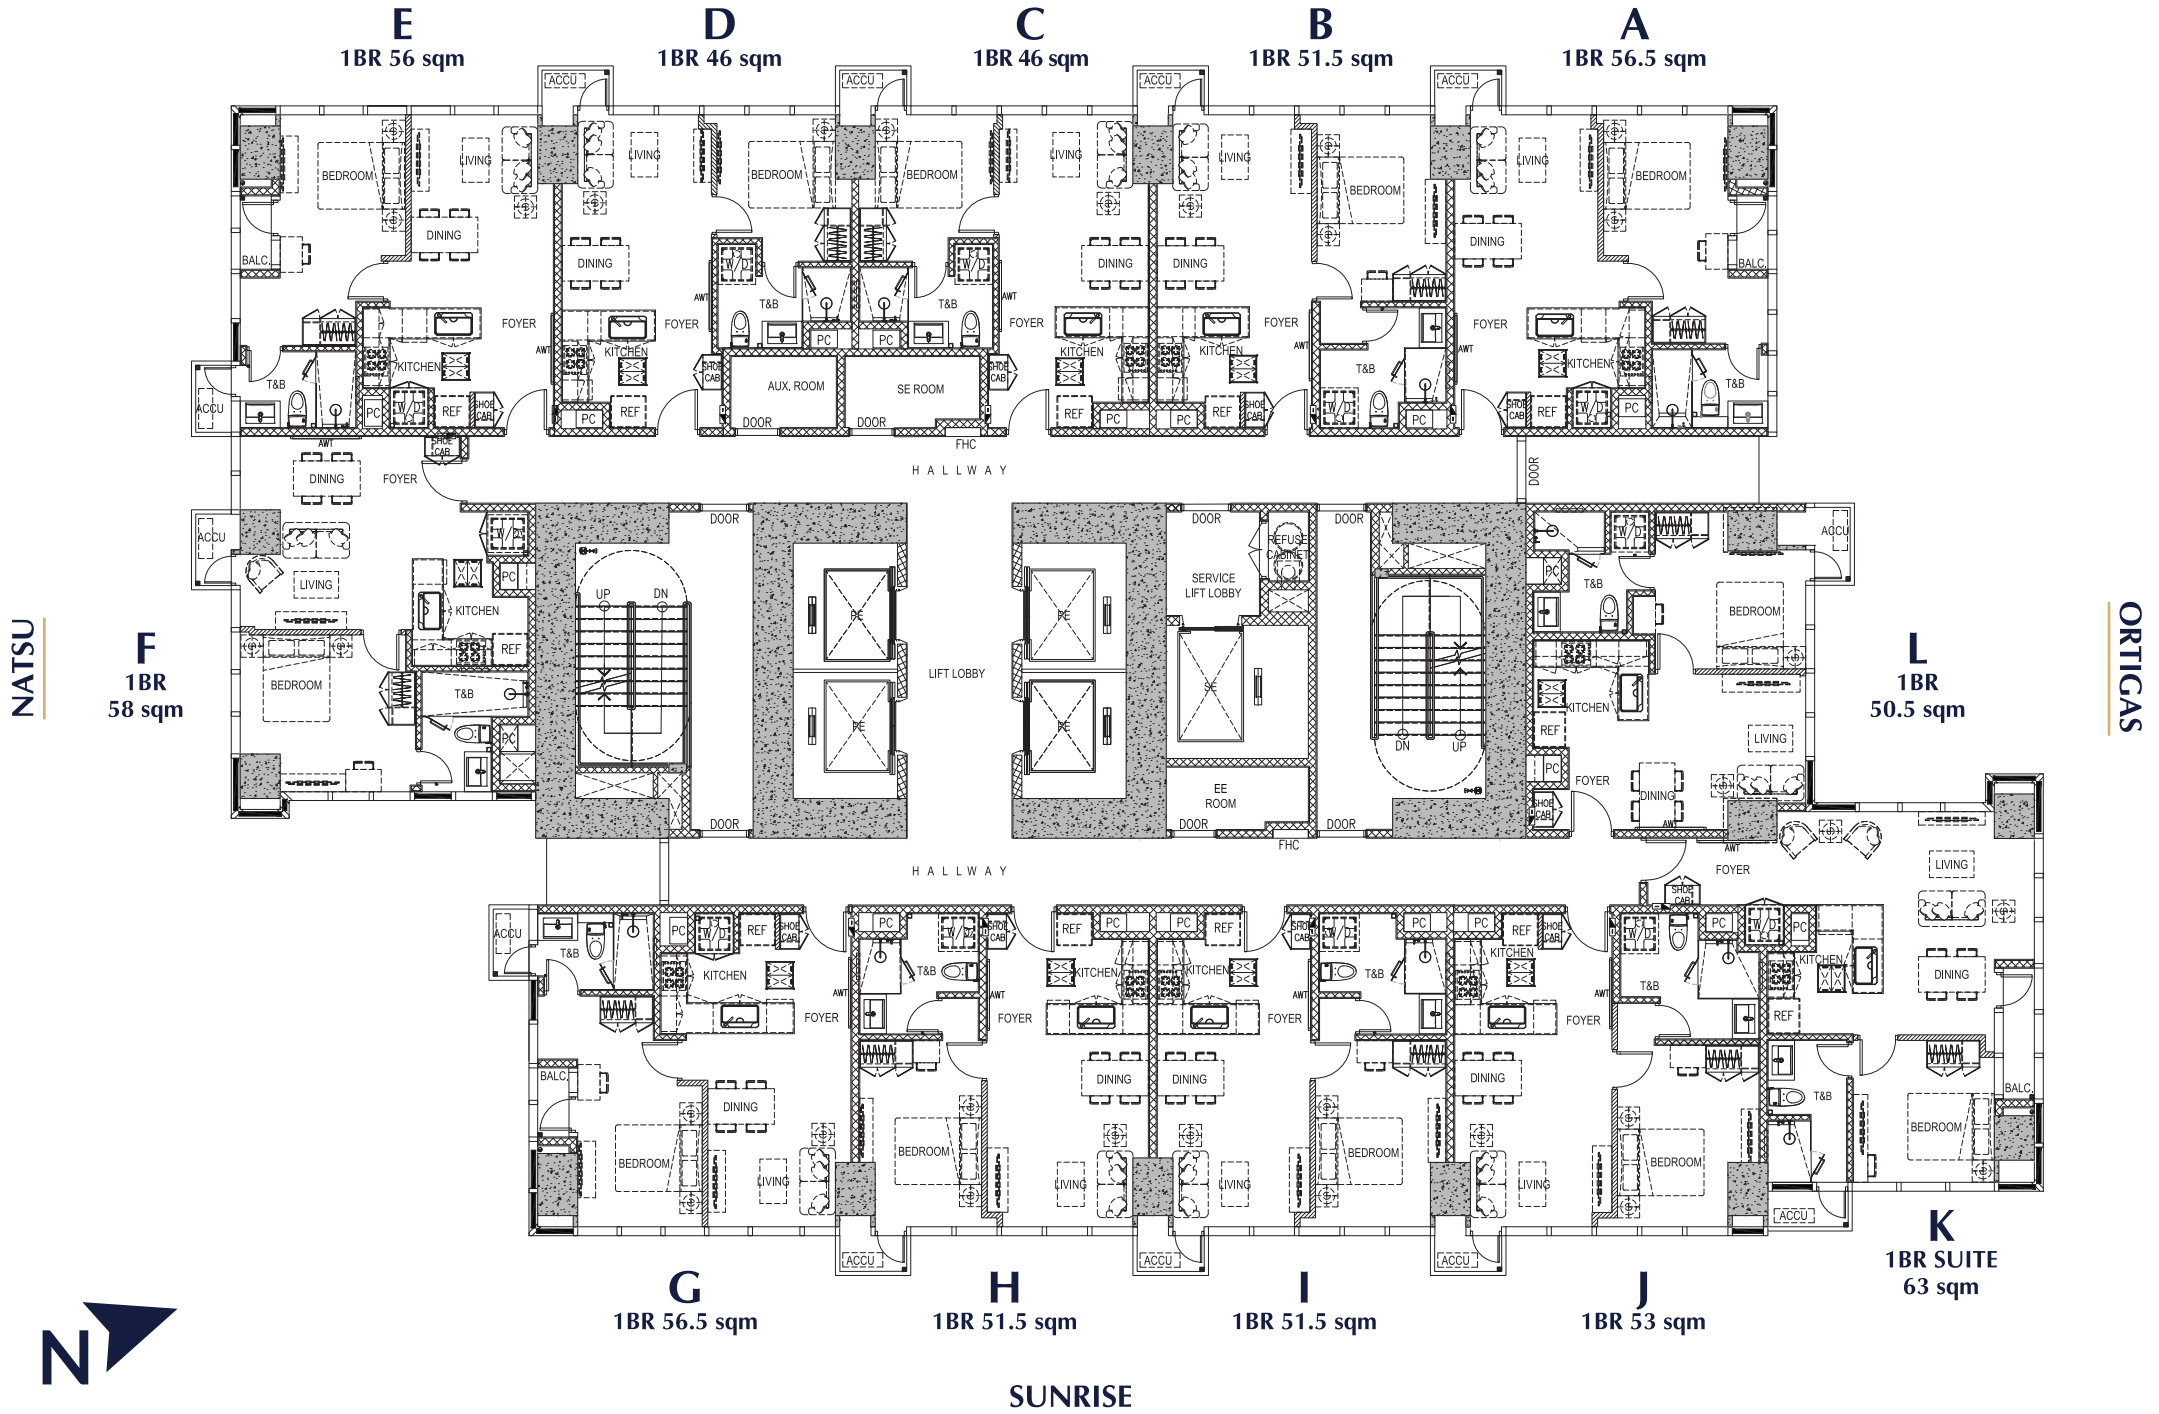

THE SEASONS
RESIDENCES
AKI

FLOOR PLANS

GARDEN

GARDEN

NATSU

ORTIGAS

FLOOR PLANS

HIGH ZONE 27th - 28th Floor

GARDEN

NATSU

ORTIGAS

SUNRISE

FLOOR PLANS

OUTRIGGER(1) 29th - 30th Floor

GARDEN

EF
3BR 115 sqm

CD
2BR SUITE 85 sqm

AB
3BR 105 sqm

NATSU

ORTIGAS

G
1BR 48.5 sqm

H
1BR 48 sqm

I
1BR 48.5 sqm

J
1BR 53 sqm