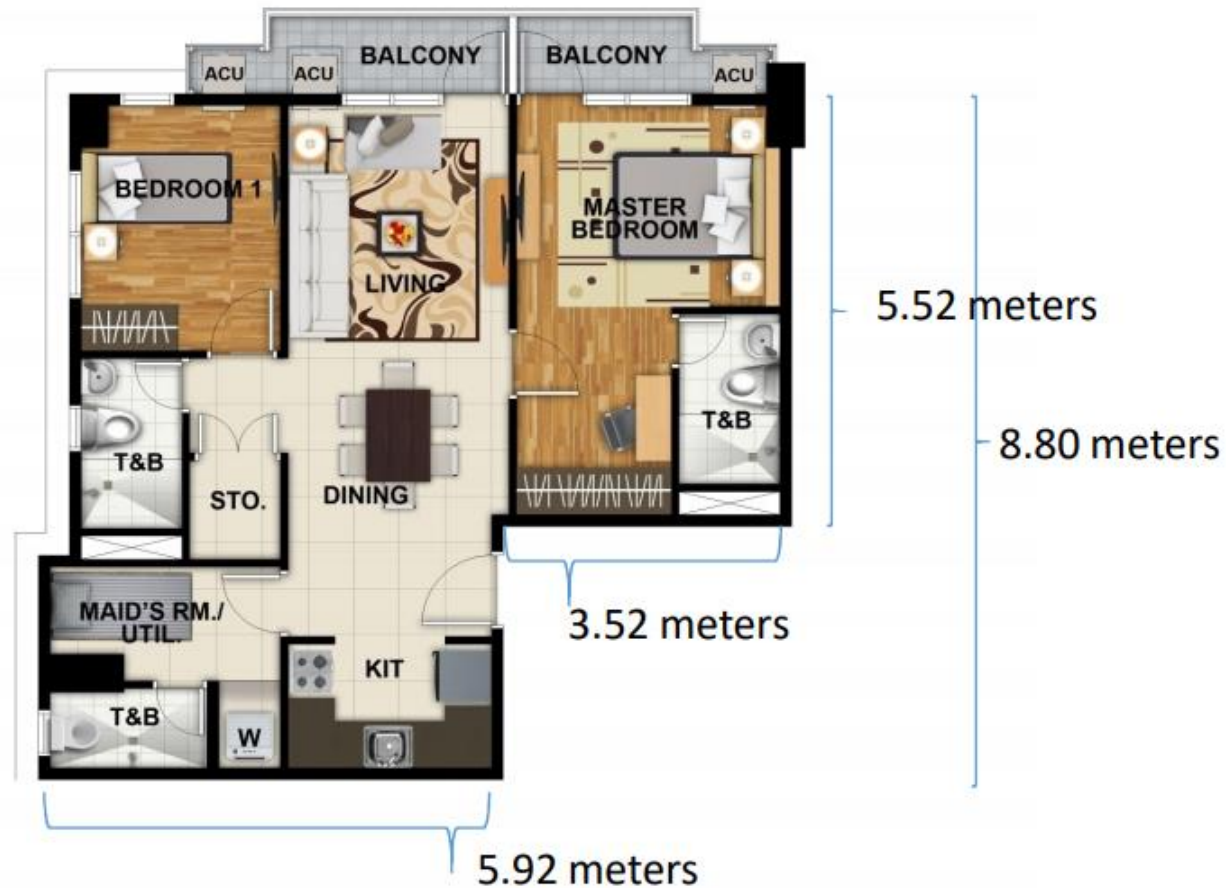

## EXECUTIVE STUDIO UNIT

AREA = 29.00 SQ. METERS  
BALCONY = 3.00 SQ. METERS

# FLOOR PLANS

One Lakeshore Drive

DAVAO PARK DISTRICT

## 1 - BEDROOM UNIT

AREA = 44.90 SQ. METERS  
BALCONY = 5.40 SQ. METERS

# FLOOR PLANS

One Lakeshore Drive

DAVAO PARK DISTRICT

**2-BEDROOM UNIT**

AREA = 70.00 SQ. METERS

BALCONY = 6.00 SQ. METERS

PRICE STARTS AT

P3.5M