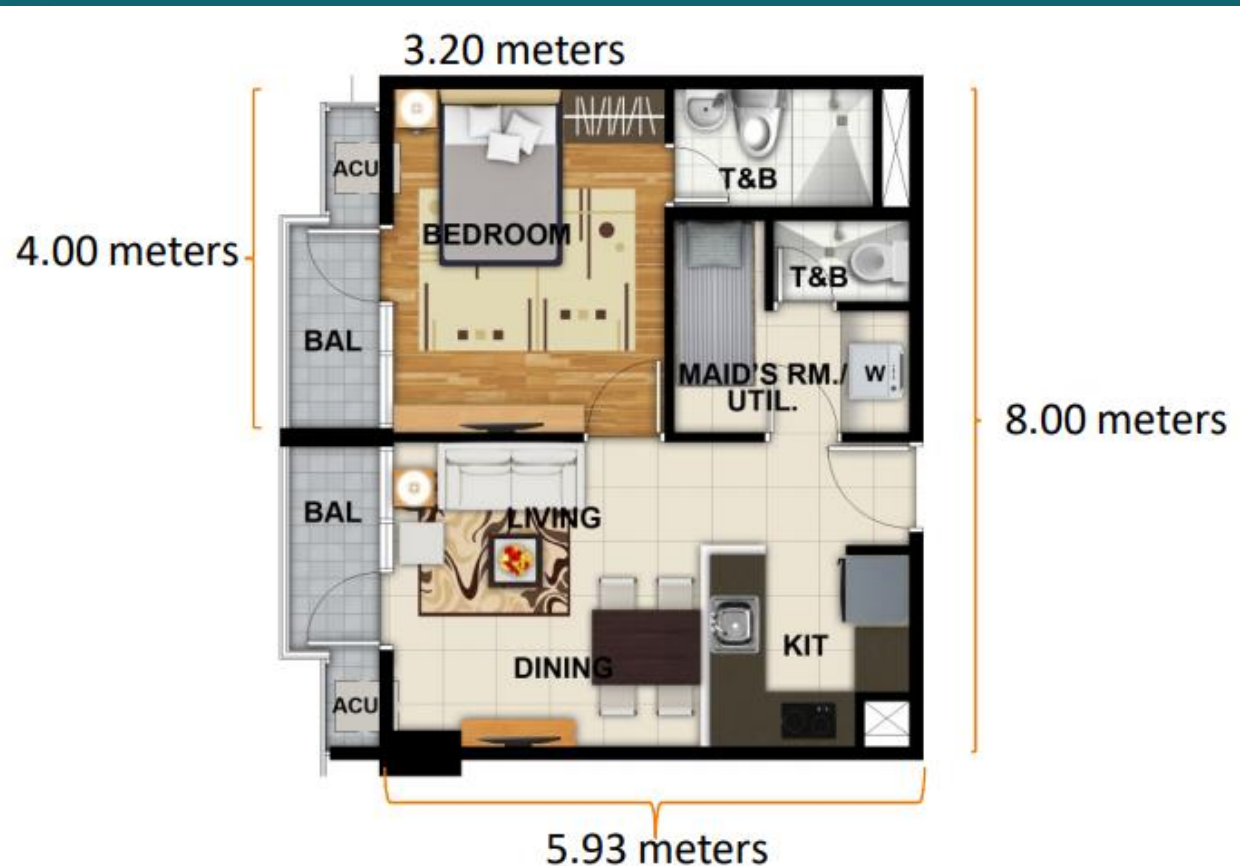

FLOOR PLANS

One Lakeshore Drive

DAVAO PARK DISTRICT

1 - BEDROOM UNIT

AREA = 44.90 SQ. METERS
BALCONY = 5.40 SQ. METERS