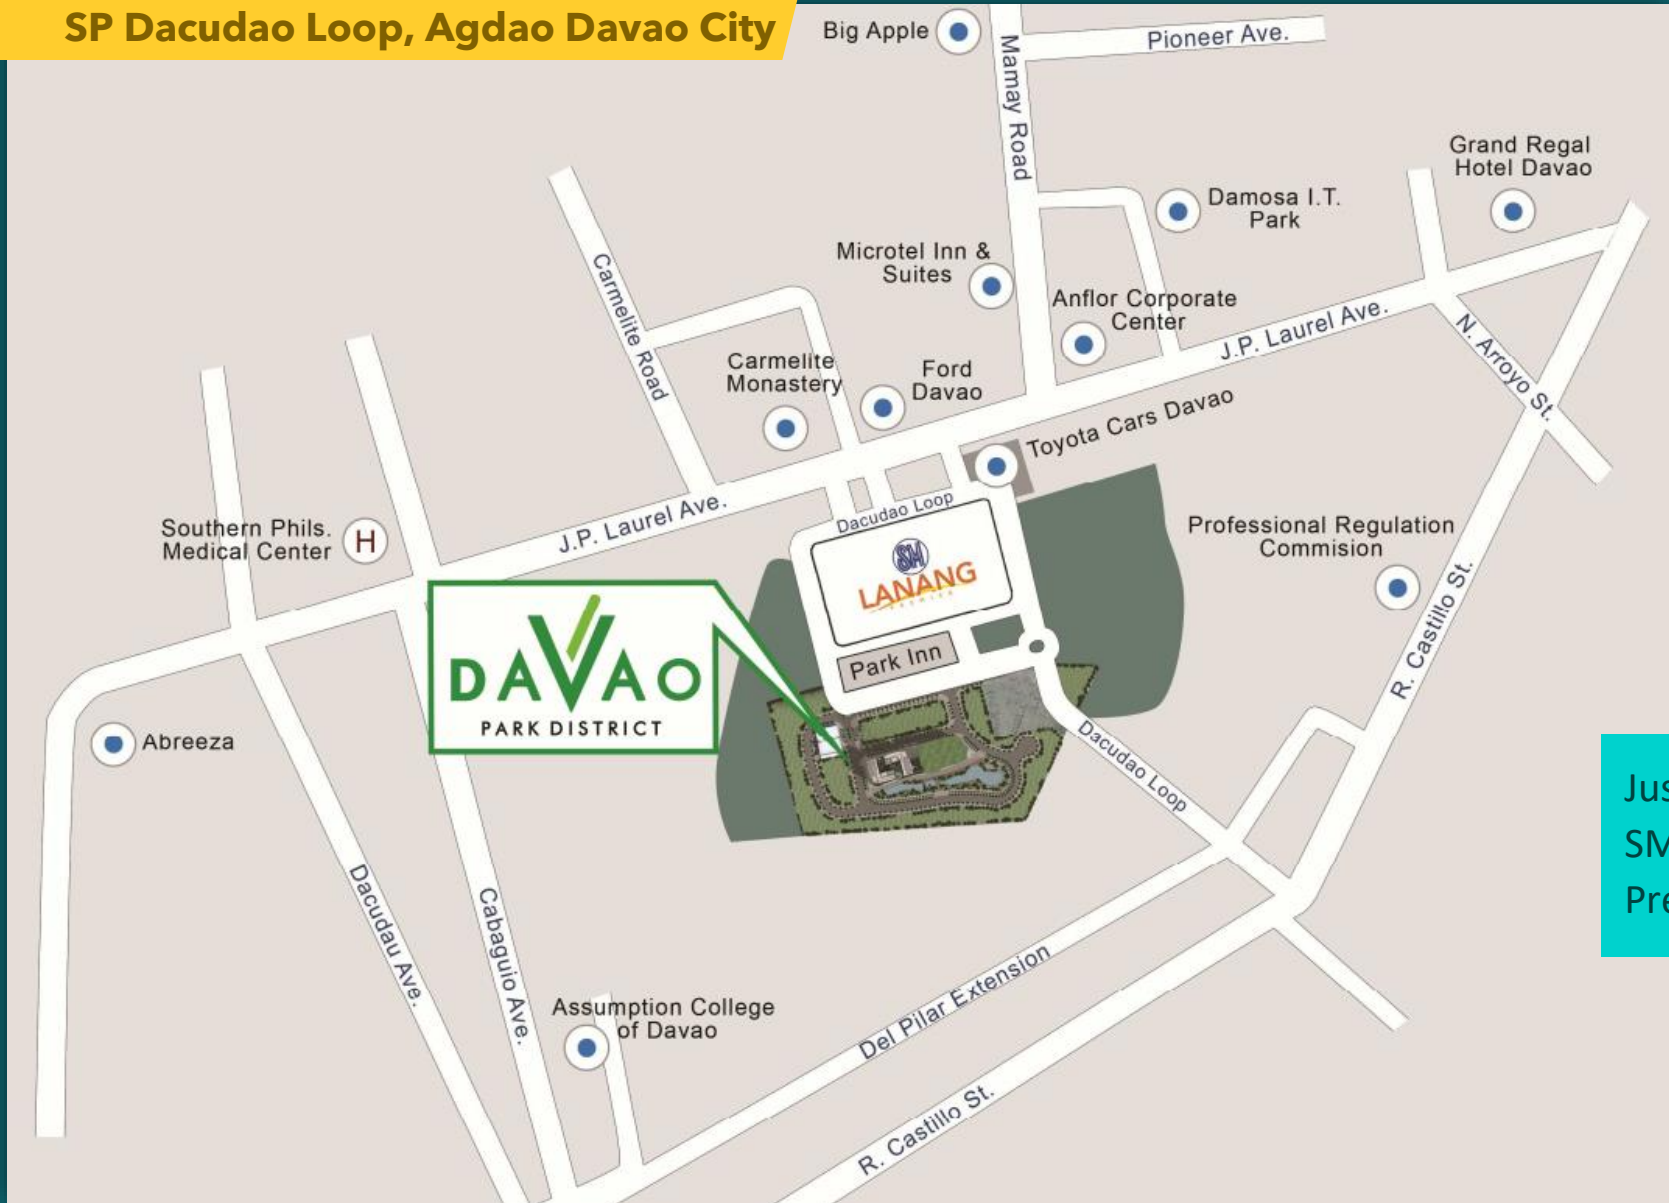

# DAVAO PARK DISTRICT

by

Megaworld's first development in Southern Philippines.

And it's first Township in Mindanao.

Located at

**SP Dacudao Loop, Agdao Davao City**

Just behind  
SM Lanang  
Premier

Davao Park District is envisioned to be Davao City's central business district (CBD).

And a major center for information technology and business process outsourcing (IT-BPO) in Mindanao.

Themed residential condominiums that will be built by Suntrust.

The township will also have a lifestyle mall, commercial and retail strips, open parks, a lagoon, and a school.

**One Lakeshore Drive**  
DAVAO PARK DISTRICT

Two Lakeshore Drive  
DAVAO PARK DISTRICT

One Lakeshore Drive

- Studio
- Executive Studio
- 1 bedroom
- 2 bedroom

**UNITS OFFERED**

# FLOOR PLANS

**One Lakeshore Drive**

DAVAO PARK DISTRICT