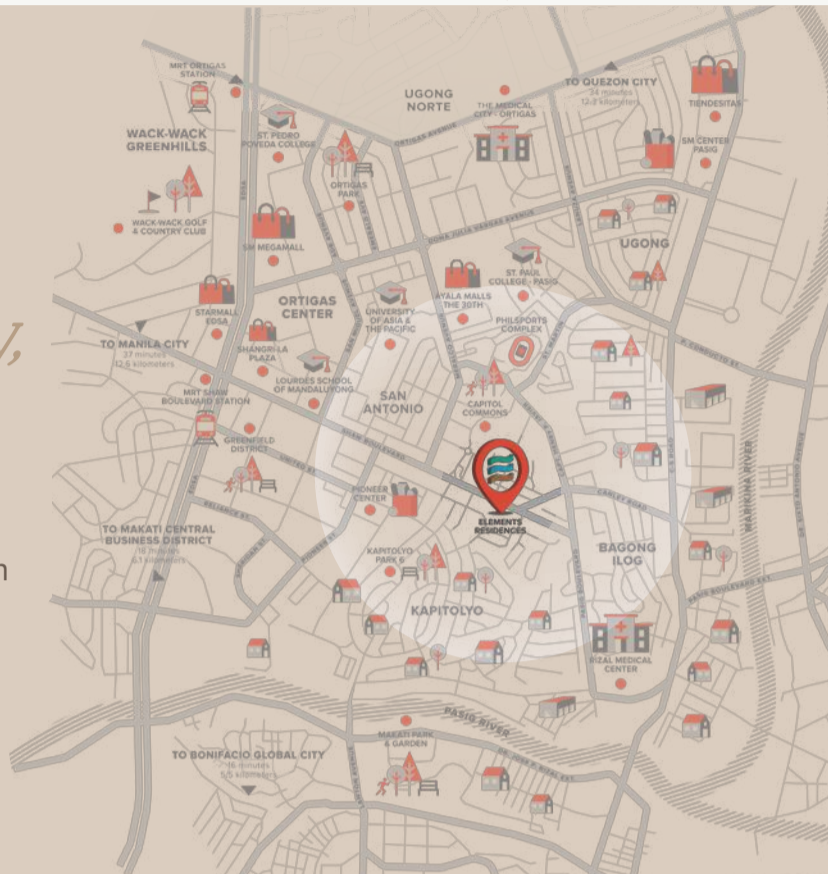

Nerou Tower

Aire Tower

# Welcome to your new home at the center of the Metro!

Elements Residences is a **high-rise residential condominium development by GFL Metro Communities, Inc.** Providing state-of-the-art facilities, and top notch amenities, this project promotes a "Living Well" lifestyle that prioritizes leisure, comfort, and safety.

## Located in the rising district of Upper Pasig City,

Elements Residences sits on a **prime location**, surrounded by major businesses, key developments, and transportation hubs. Enjoy the accessibility and convenience that living in the heart of Kapitolyo, Pasig City brings to the residents of Aire at the Elements.