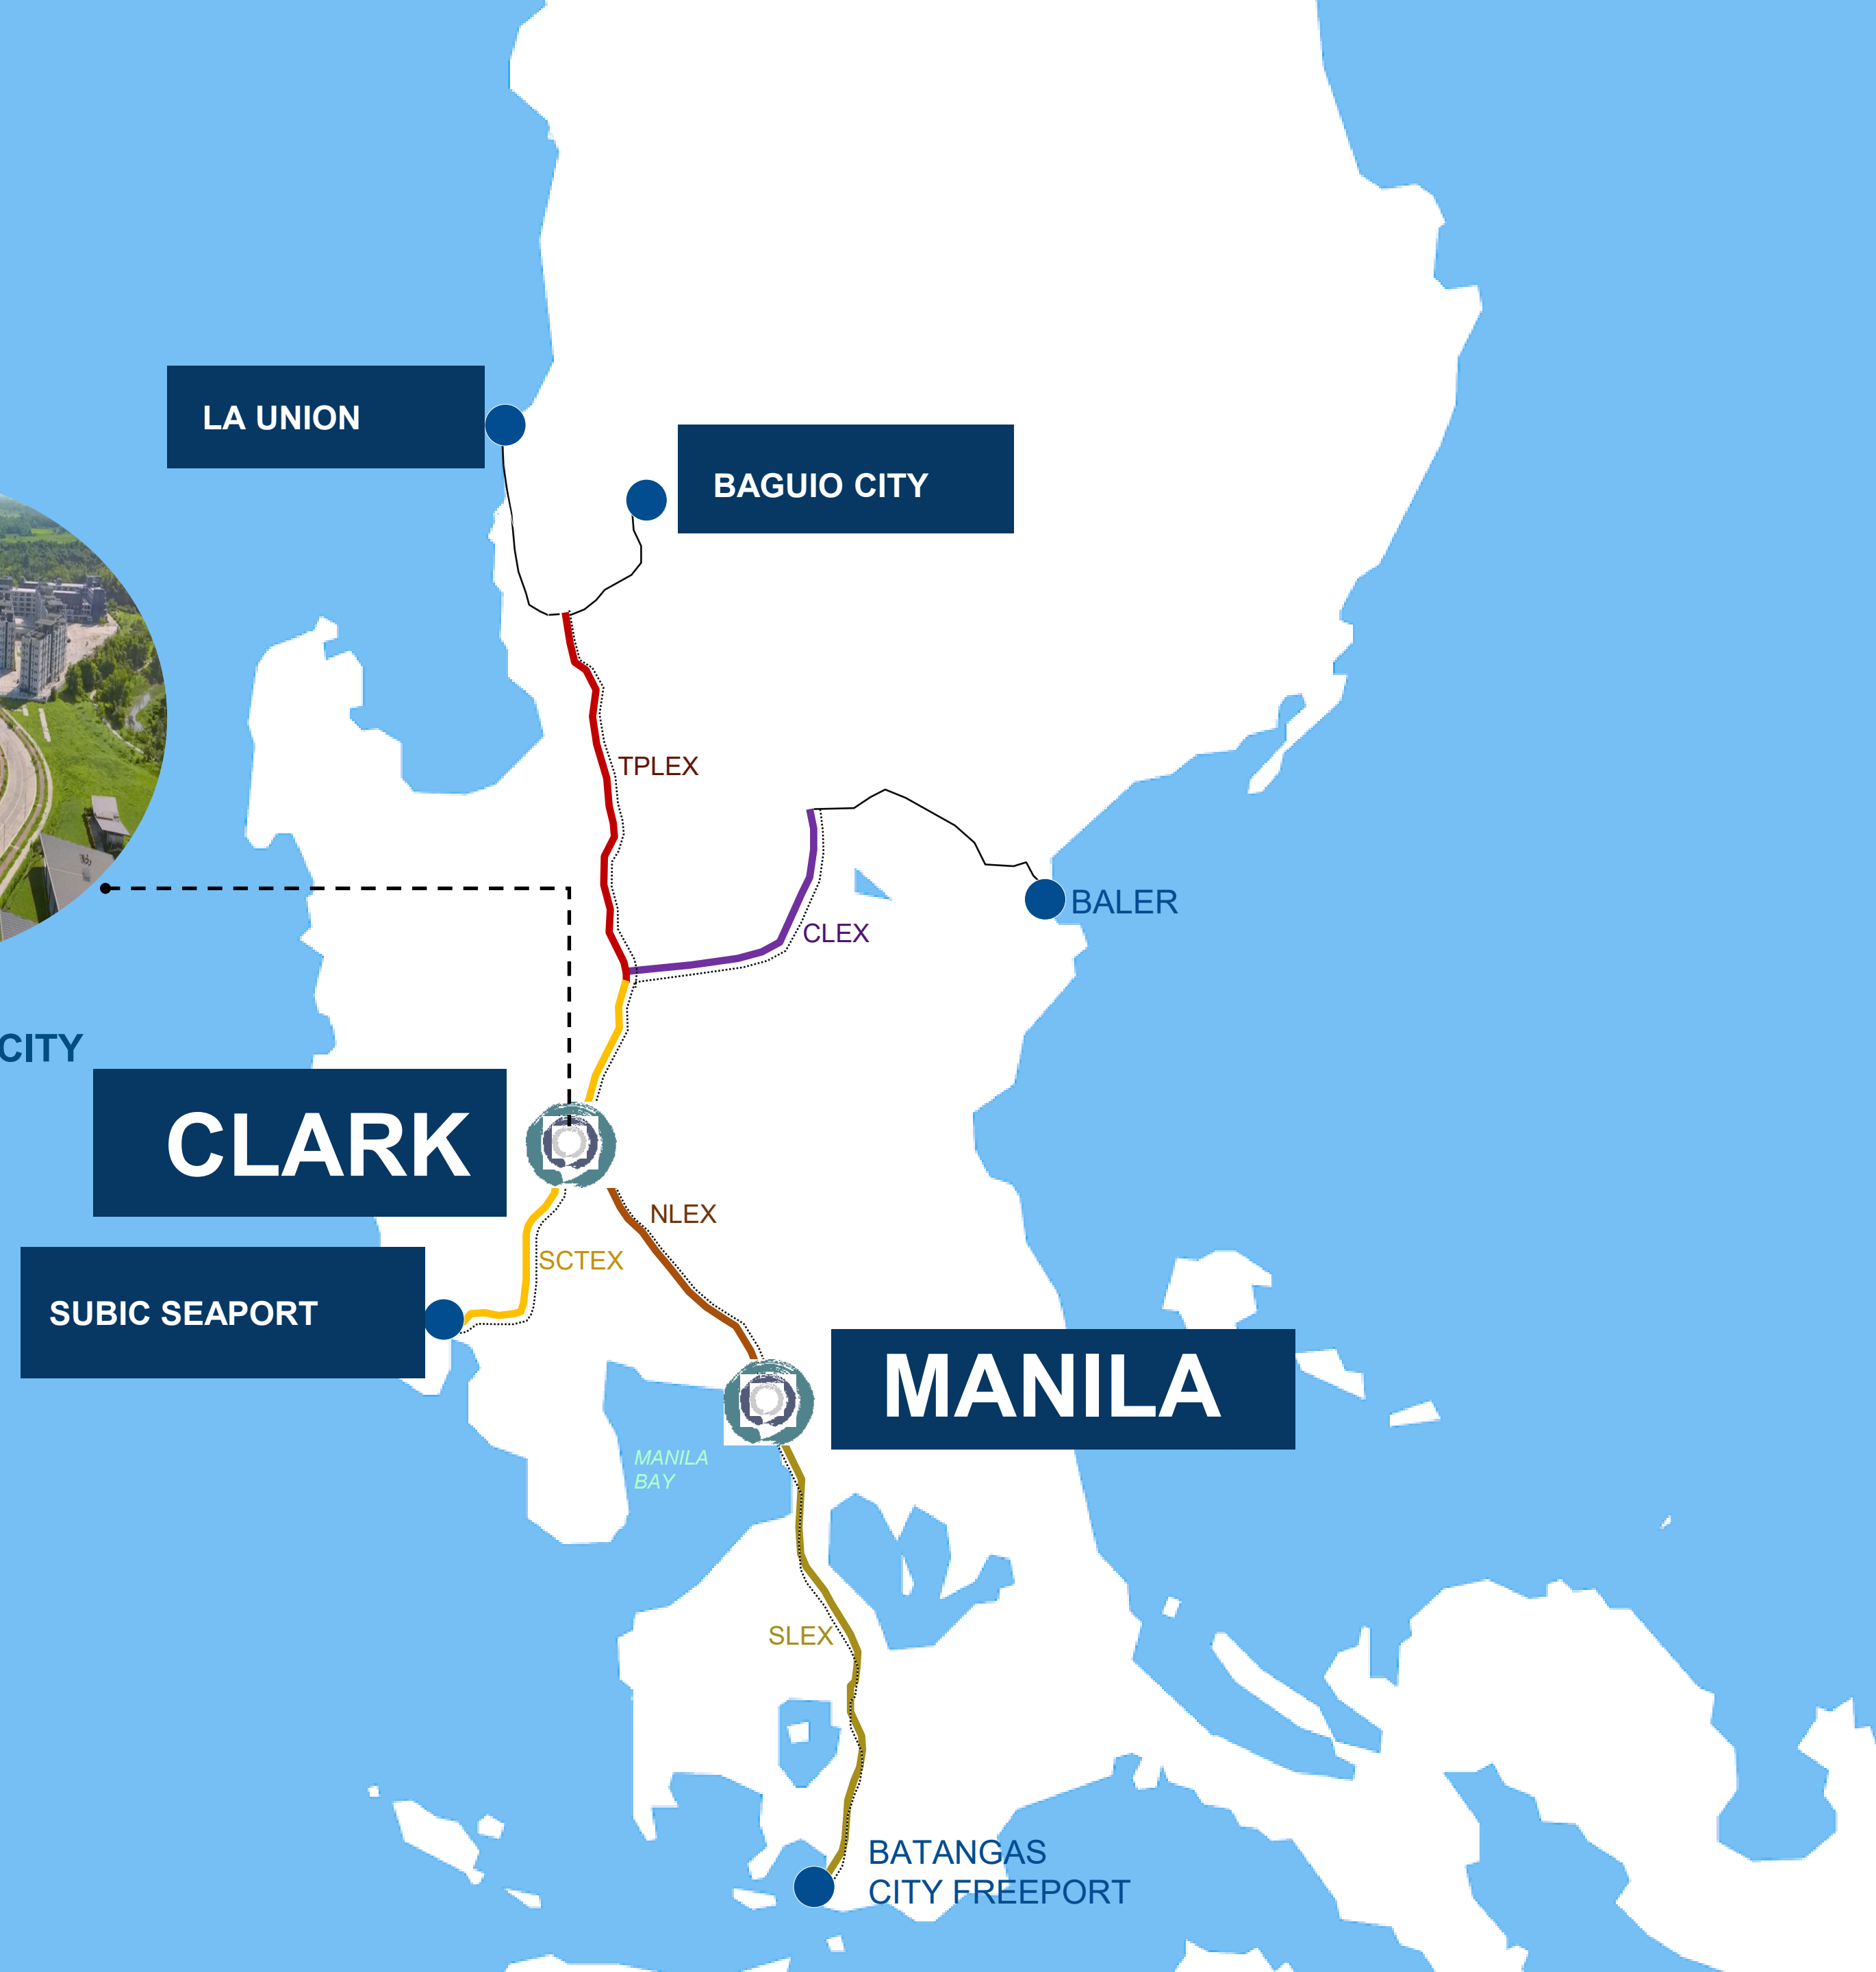

MAP to NGAC New Clark City

NGAC,
NEW CLARK CITY

LA UNION

BAGUIO CITY

TPLEX

CLEX

BALER

CLARK

NLEX

SCTEX

SUBIC SEAPORT

MANILA

MANILA BAY

SLEX

BATANGAS CITY FREEPORT

GOING TO NEW CLARK CITY

A PUBLIC GUIDE

FROM MANILA

- TAKE NLEX - SCTEX NORTHBOUND
- TAKE SCTEX DOLORES EXIT
- ENTER MAC ARTHUR HIGHWAY CLOVERLEAF INTERCHANGE
- TURN RIGHT AT ROAD 1

FROM TARLAC CITY

- TAKE MAC ARTHUR HIGHWAY AND TURN RIGHT TOWARDS CAPAS PUBLIC CEMETERY
- TRAVERSE THE STO. ROSARIO ROAD AND TURN RIGHT TOWARDS CAMP O'DONELL ROAD

How to get here?

National Government Administrative Center, New Clark City

- We recommend visitors coming from the north to take the SCTEx Concepcion-Magalang exit, proceed to MacArthur Highway southbound then take Capas Cloverleaf Interchange going to the access road.
- Visitors from the south may take SCTEx Dolores Exit, proceed to MacArthur Highway northbound then take Capas Cloverleaf Interchange going to the access road.