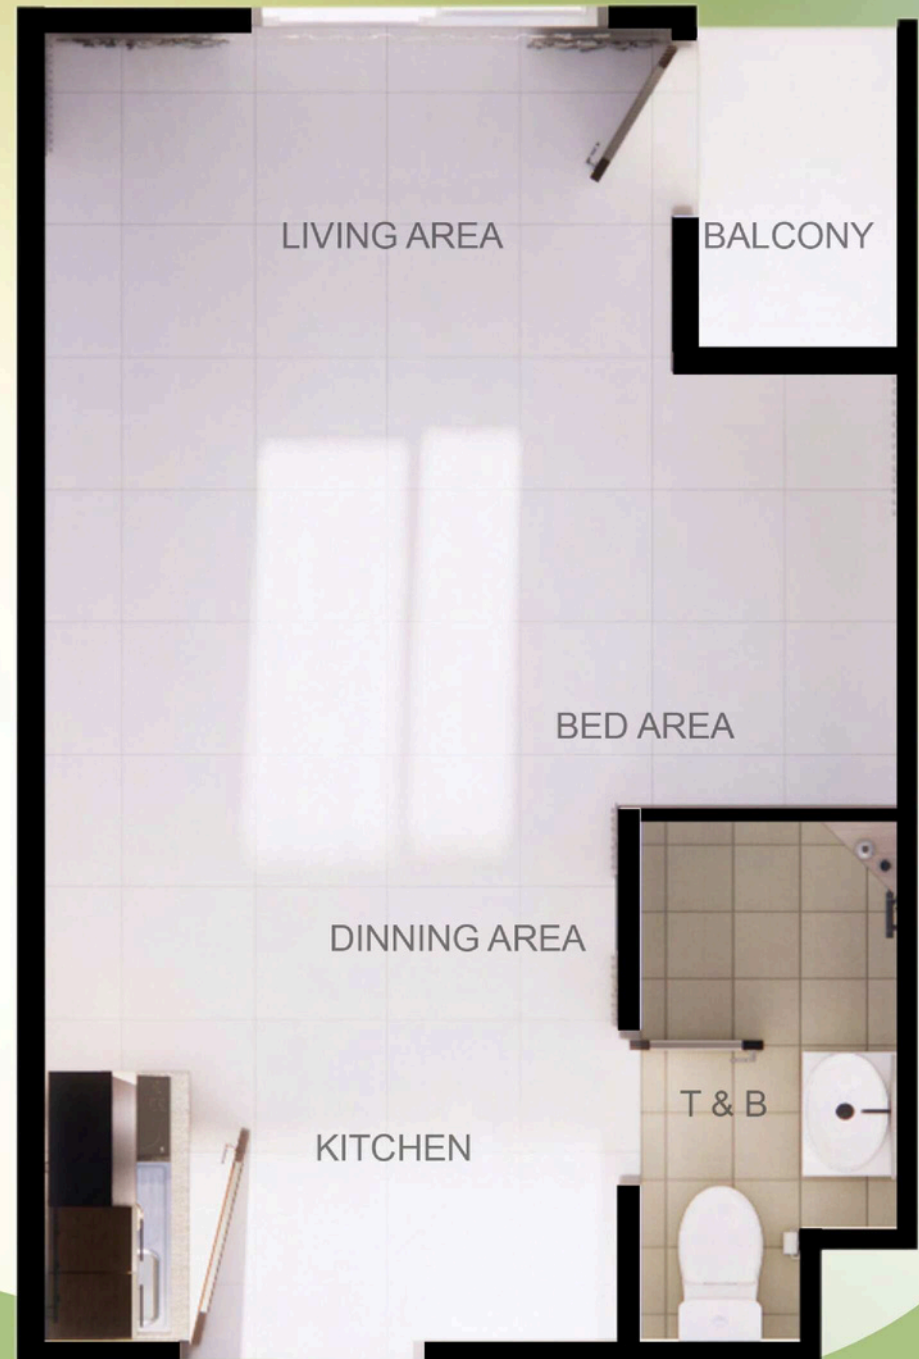

CCLEX CORDOVA/
LAPU-LAPU POINT

PLANTATION BAY
RESORT & SPA

SOLEA MACTAN
RESORT

VICINITY MAP

STUDIO UNIT

Bare Handover Condition

1 - BEDROOM UNIT

Bare Handover Condition