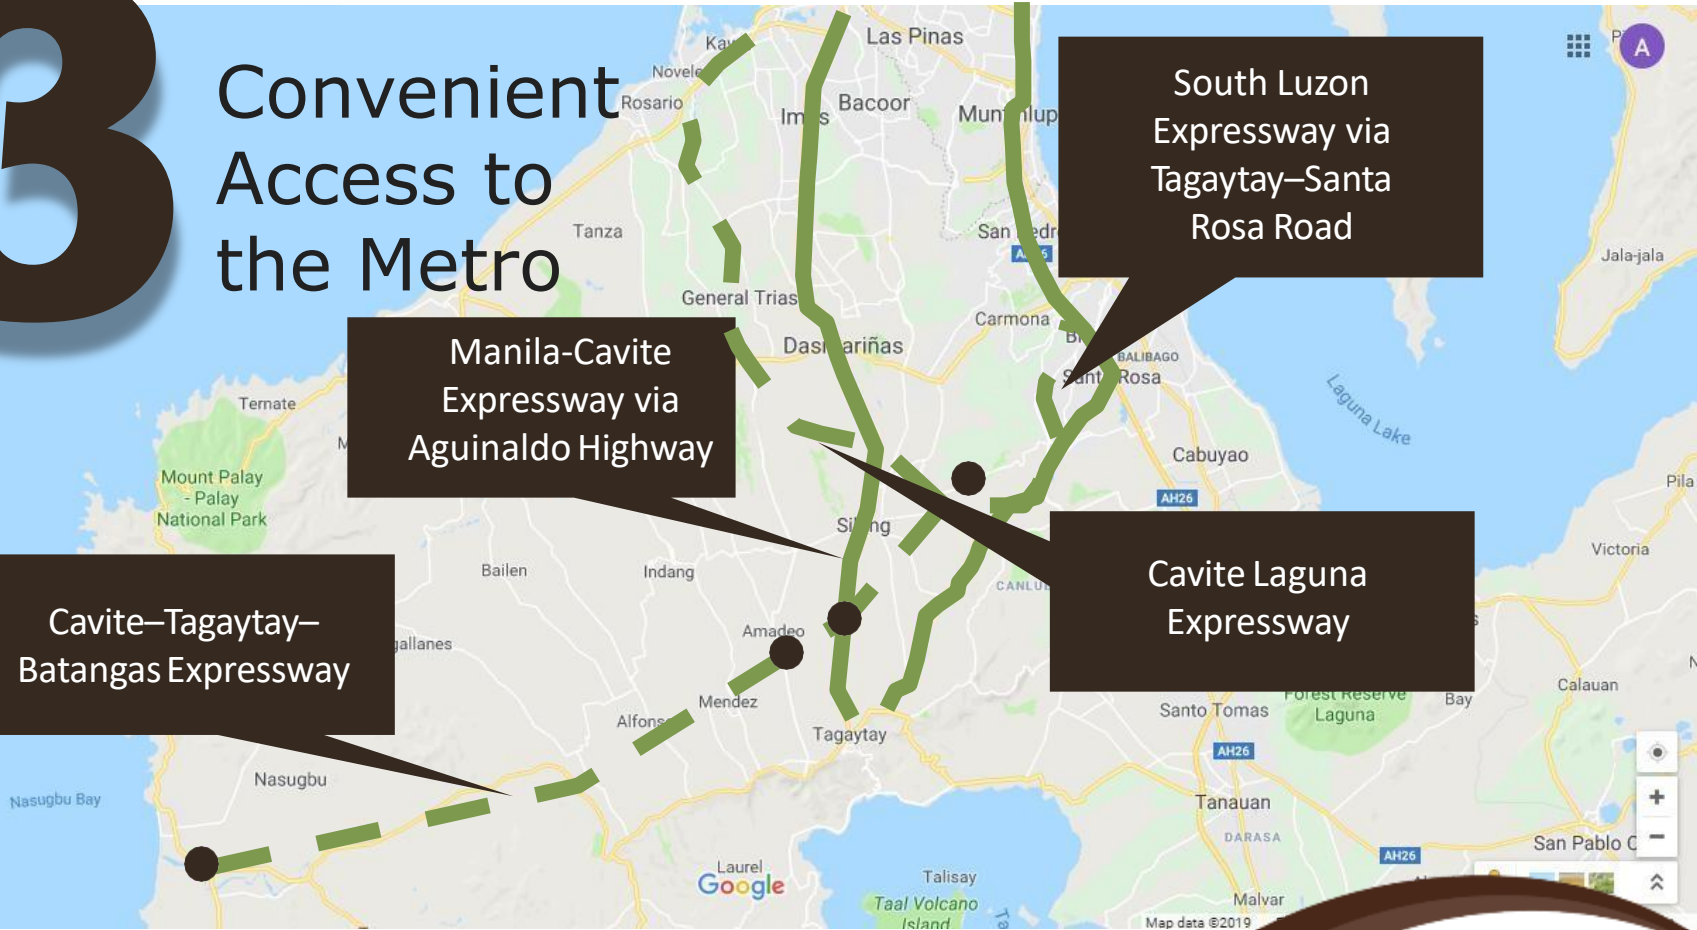

3

Convenient Access to the Metro

Cavite–Tagaytay–Batangas Expressway

Manila-Cavite Expressway via Aguinaldo Highway

South Luzon Expressway via Tagaytay–Santa Rosa Road

Cavite Laguna Expressway