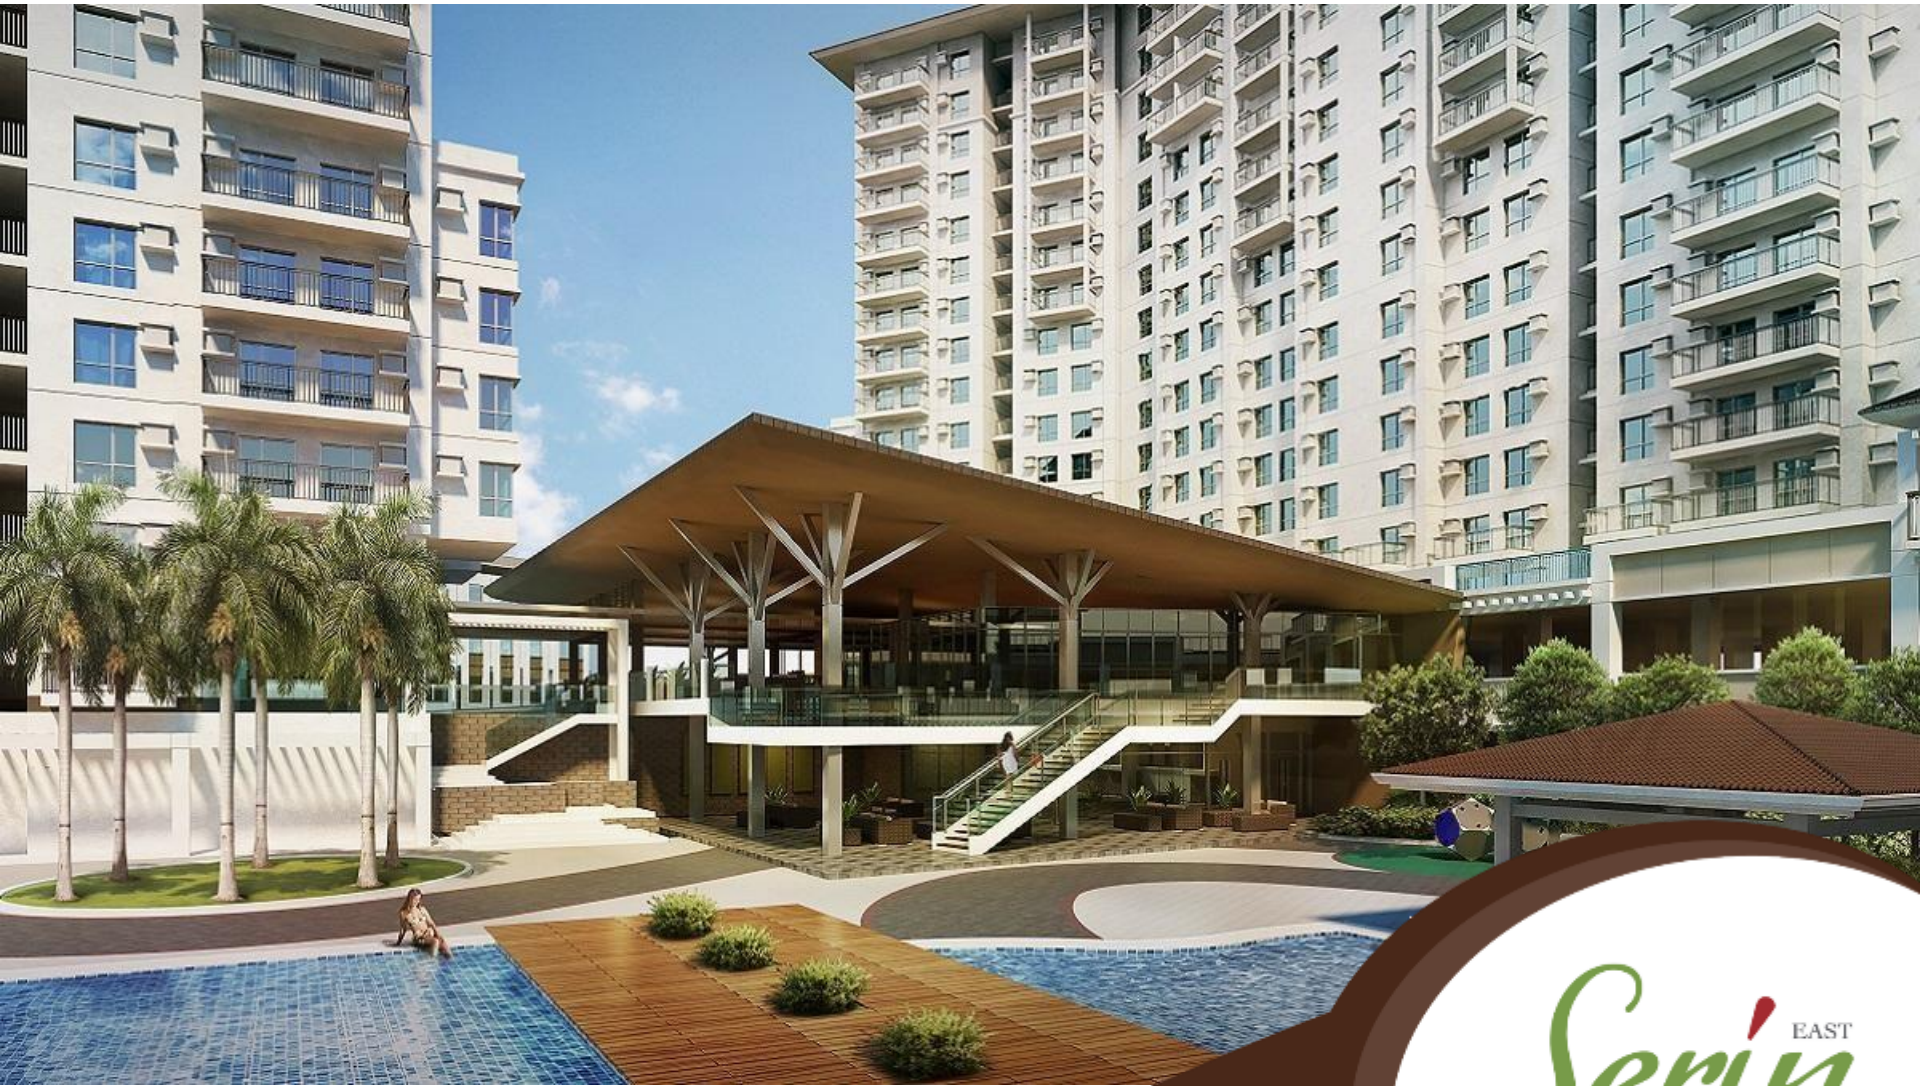

Amenity Perspective

Serini EAST
TAGAYTAY