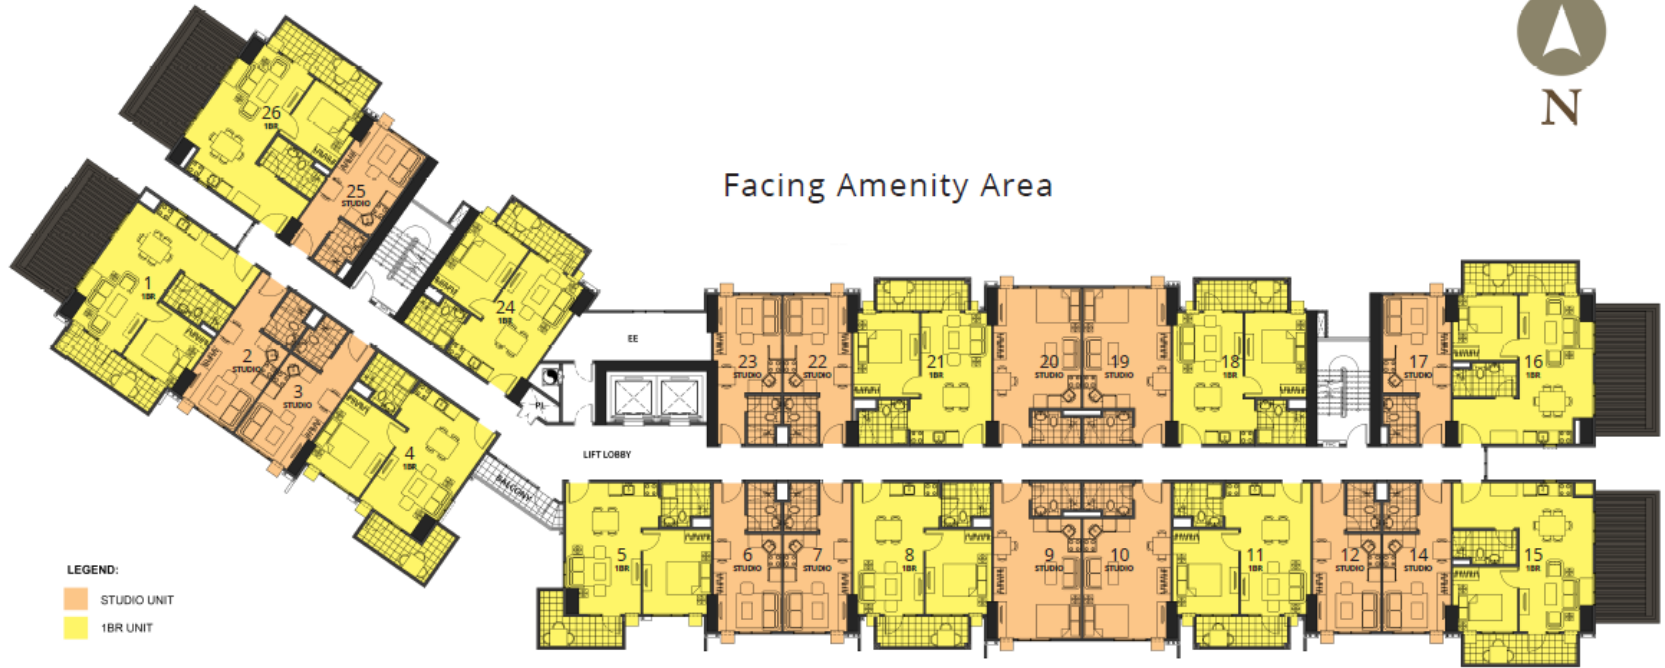

Tower 3

Serini EAST
TAGAYTAY

Tower 3

19	Total number of floors
17	Residential levels
2	Parking levels
472	Total residential units
205	Studio Units
68	Executive Studio
143	One-Bedroom Units
56	Two-Bedroom Units
28	Units per floor

Serini EAST
TAGAYTAY

Tower 1

Typical Floor Area

Facing Amenity Area

LEGEND:

- STUDIO UNIT
- 1BR UNIT

7th - 8th FLOOR PLAN WITH BALCONY

Facing Ayala Malls Serin