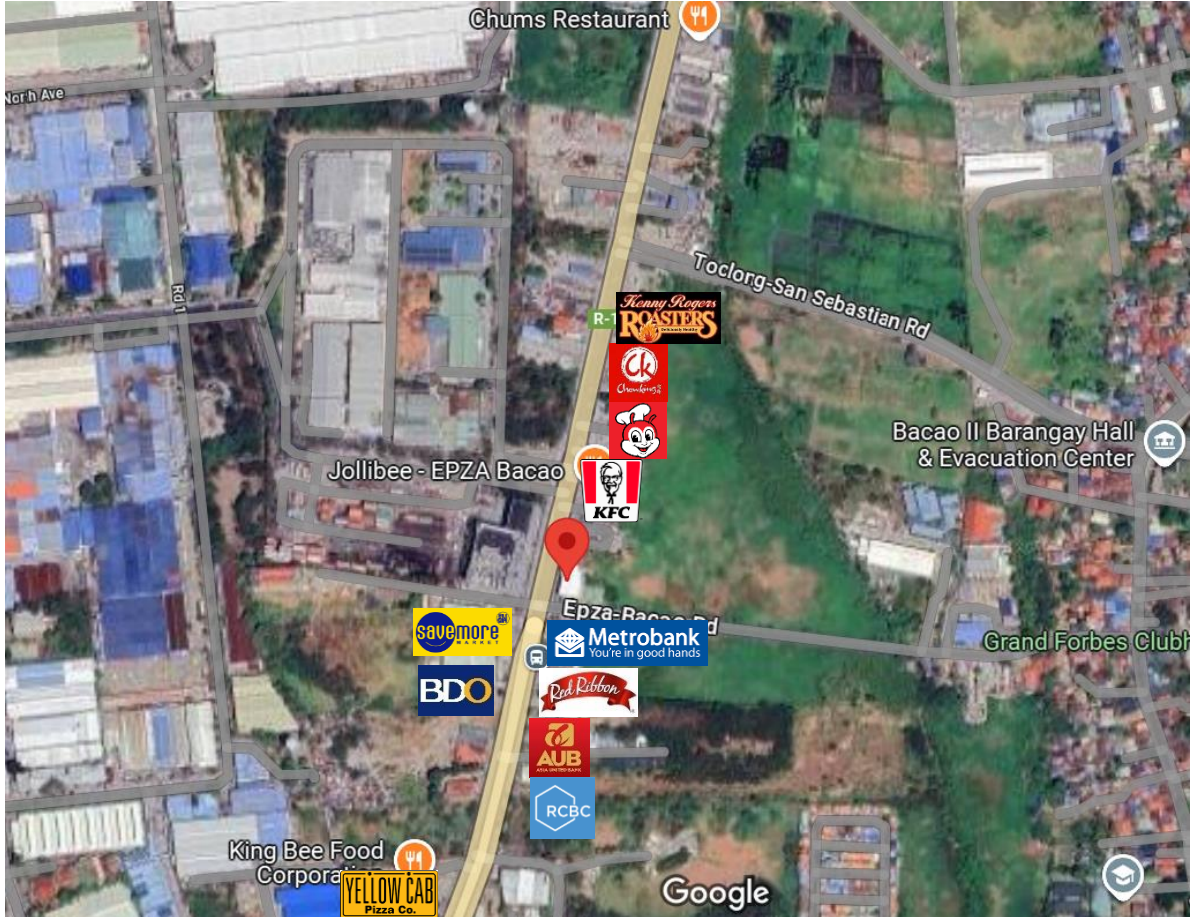

VICINITY MAP

SITE ADDRESS: Spacehub Building, Antero Soriano Highway, Brgy. Bacao II, General Trias, Cavite

GOOGLE MAPS LINK: https://maps.app.goo.gl/oo2fBzPM2TFbKEIJ6?g_st=ic

SPACEHUB BUILDING PHOTOS

BUILDING CONSTRUCTION DONE AS OF AUGUST 2024

GROUND FLOOR ALONG ANTERO SORIANO HIGHWAY

GROUND FLOOR ALONG EPZA-BACAO ROAD

SECOND FLOOR

SECOND FLOOR

THIRD FLOOR

THIRD FLOOR