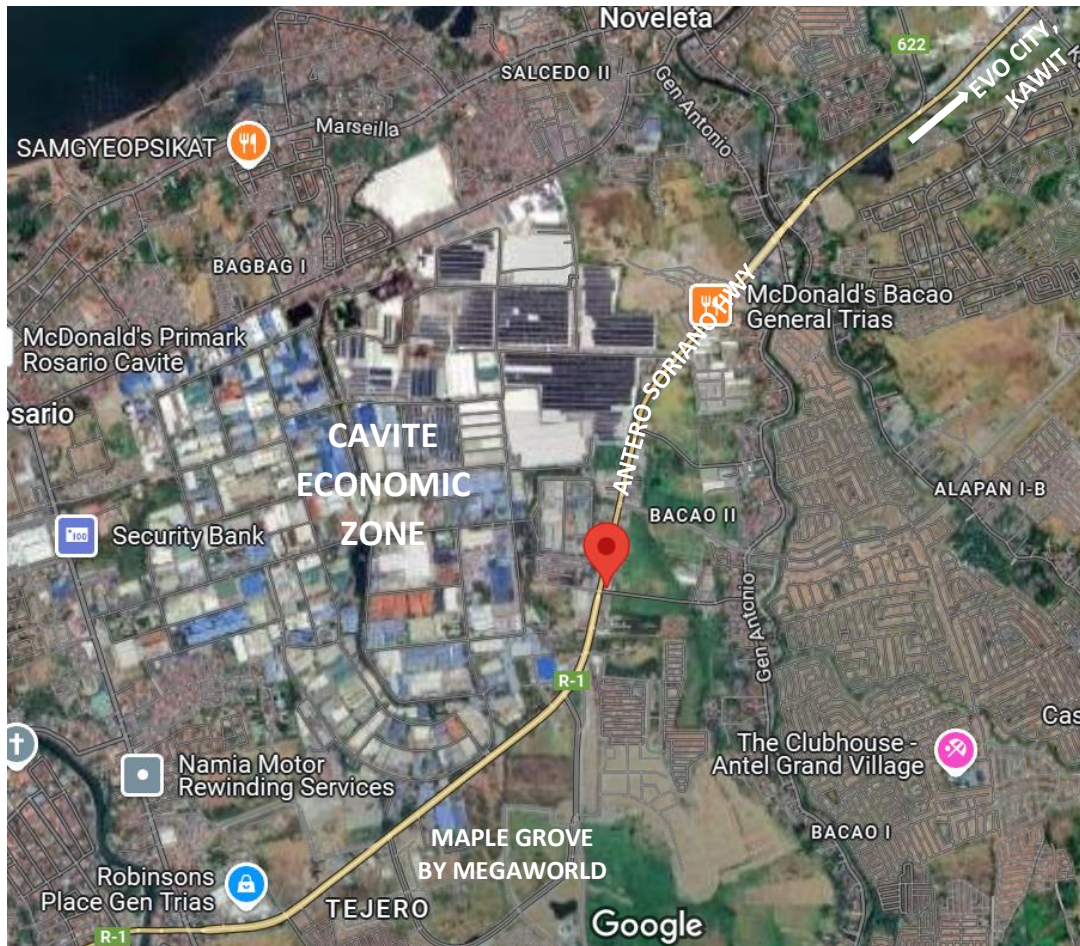

VICINITY MAP

SITE ADDRESS: Spacehub Building, Antero Soriano Highway, Brgy. Bacao II, General Trias, Cavite

GOOGLE MAPS LINK: https://maps.app.goo.gl/oo2fBzPM2TFbKEIJ6?g_st=ic

SPACEHUB BUILDING PHOTOS

BUILDING CONSTRUCTION DONE AS OF AUGUST 2024

GROUND FLOOR ALONG ANTERO SORIANO HIGHWAY

GROUND FLOOR ALONG EPZA-BACAO ROAD

SECOND FLOOR

SECOND FLOOR

THIRD FLOOR

THIRD FLOOR